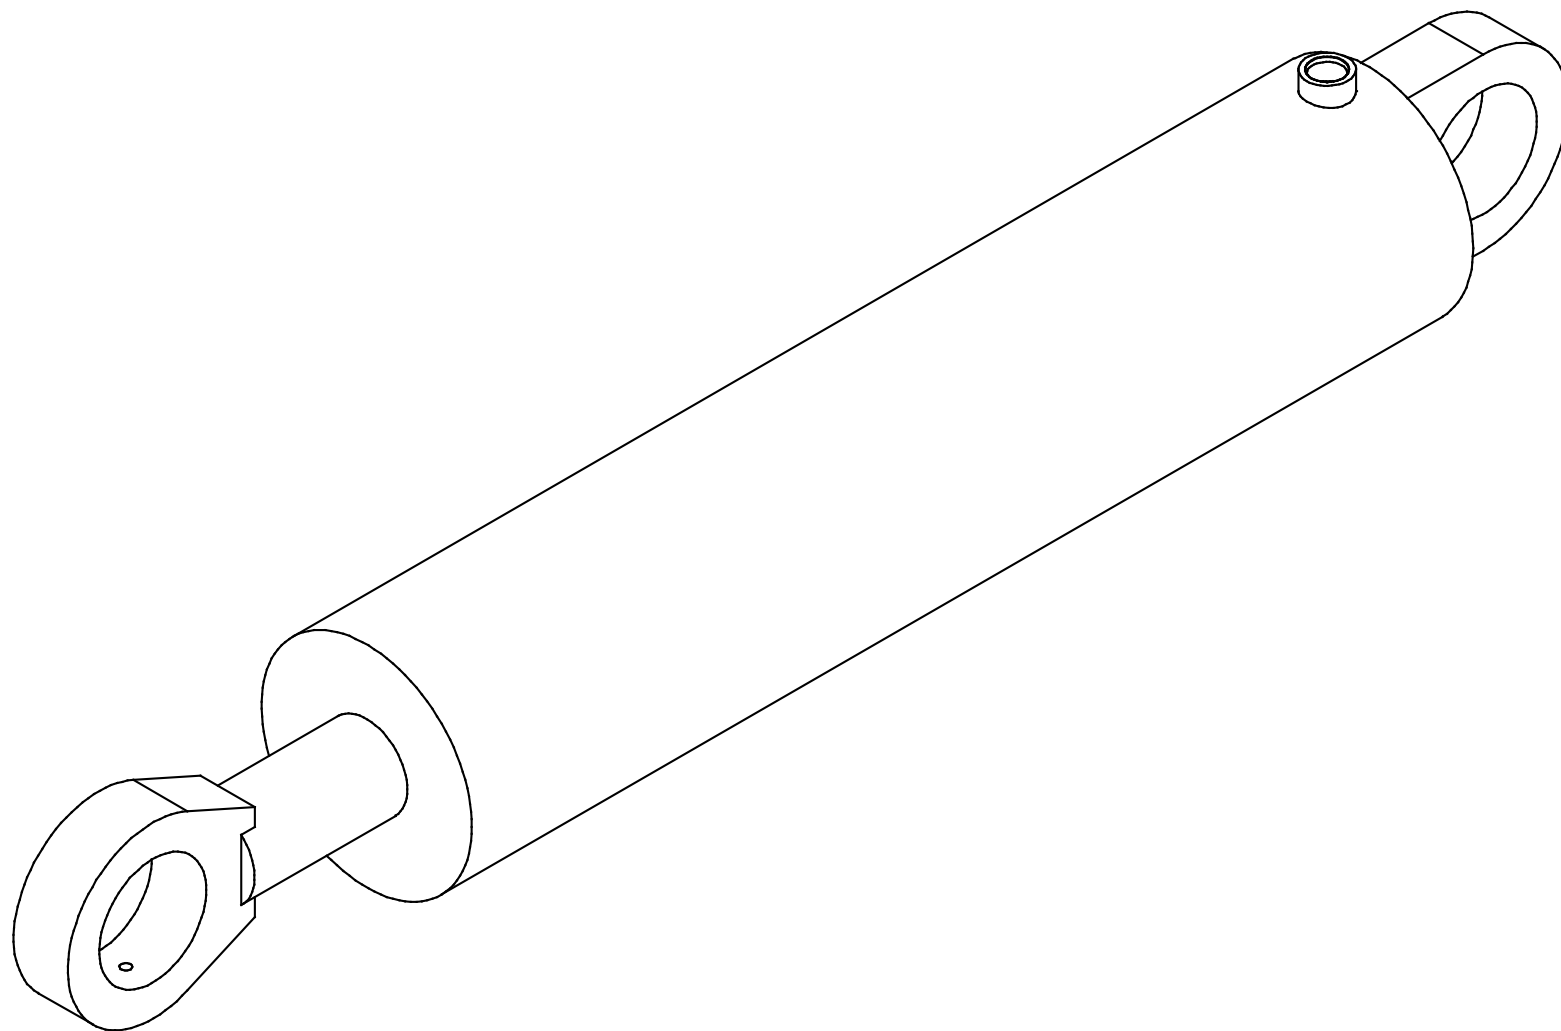

Item	Quantity	Part Number	Description
1	1	12001	SWIVEL BUSHING
2	2	16311	BUSHING
3	1	14126	SEAL KIT
4	1	140234	ROD EYE

rwf_0266