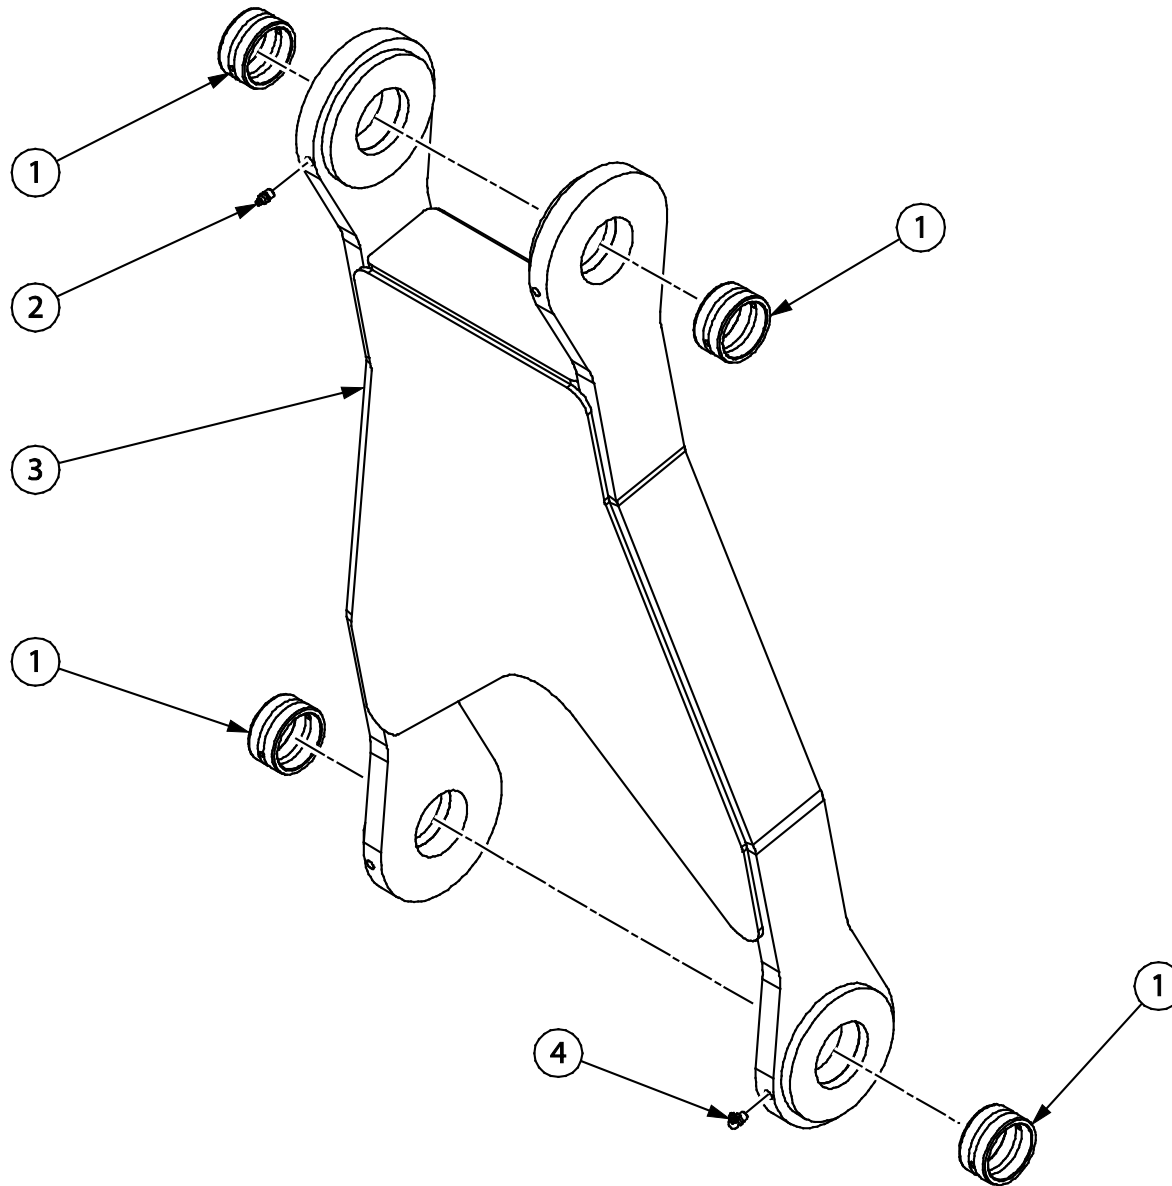

rwf_0248

Item	Quantity	Part Number	Description
1	2	80091	HEX HEAD BOLT
2	2	80581	WASHER
3	2	114862	BOLT SPACER
4	2	12264	PIN ASSEMBLY
5	2	12001	SWIVEL BUSHING
6	1	29884	MAIN MAST WELDMENT
7	7	80584	WASHER
8	6	80163	HEX HEAD BOLT
9	1	80157	HEX HEAD BOLT
10	1	114851	BOLT SPACER
11	1	113209	PIN ASSEMBLY
12	1	12003	SWIVEL BUSHING
13	2	80682	90° GREASE FITTING
14	1	90251	90° ADAPTER
15	1	135126	MAIN LIFT CYLINDER (SEE SECTION 10 FOR ASSEMBLY BREAKDOWN)
16	1	90076	STRAIGHT ADAPTER
17	1	30017	CLEVIS BRACKET

3 UPPER LINK

rwf_0249

Item	Quantity	Part Number	Description
1	1	21441	FRONT TOP LINK WELDMENT
2	2	90203	90° BULKHEAD ADAPTER
3	4	80680	STRAIGHT GREASE FITTING
4	1	117304	PIN ASSEMBLY
5	4	114851	BOLT SPACER
6	4	80584	WASHER
7	4	80157	HEX HEAD BOLT
8	1	112935	PIN ASSEMBLY
9	5	12003	SWIVEL BUSHING
10	2	113209	PIN ASSEMBLY
11	4	142248	PIN SHIM

4 REAR LOWER LINK

rwf_0253

4 REAR LOWER LINK

DL400

PARTS MANUAL

Item	Quantity	Part Number	Description
1	5	80680	STRAIGHT GREASE FITTING
2	1	29905	REAR BOTTOM LINK WELDMENT
3	1	90071	STRAIGHT ADAPTER
4	1	112936	REAR LIFT CYLINDER (SEE SECTION 11 FOR ASSEMBLY BREAKDOWN)
5	1	90246	90° ADAPTER
6	2	12003	SWIVEL BUSHING
7	2	80157	HEX HEAD BOLT
8	2	80584	WASHER
9	2	114851	BOLT SPACER
10	2	12278	PIN ASSEMBLY
11	2	112755	BUSHING

rwf_0251

5 VERTICAL LINK

DL400

PARTS MANUAL

Item	Quantity	Part Number	Description
1	4	16323	BUSHING
2	2	80680	STRAIGHT GREASE FITTING
3	1	29886	VERTICAL LINK WELDMENT
4	2	80682	90° GREASE FITTING

rwf_0252

Item	Quantity	Part Number	Description
1	1	29908	MALE SLIDER LINK WELDMENT
2	3	111269	SHIM
3	2	115709	SHIM
4	1	115710	SHIM
5	1	21442	REAR UPPER FEMALE LINK WELDMENT
6	17	80584	WASHER
7	8	80168	HEX HEAD BOLT
8	1	80157	HEX HEAD BOLT
9	1	114851	BOLT SPACER
10	1	112934	PIN ASSEMBLY
11	8	80519	LOCK NUT