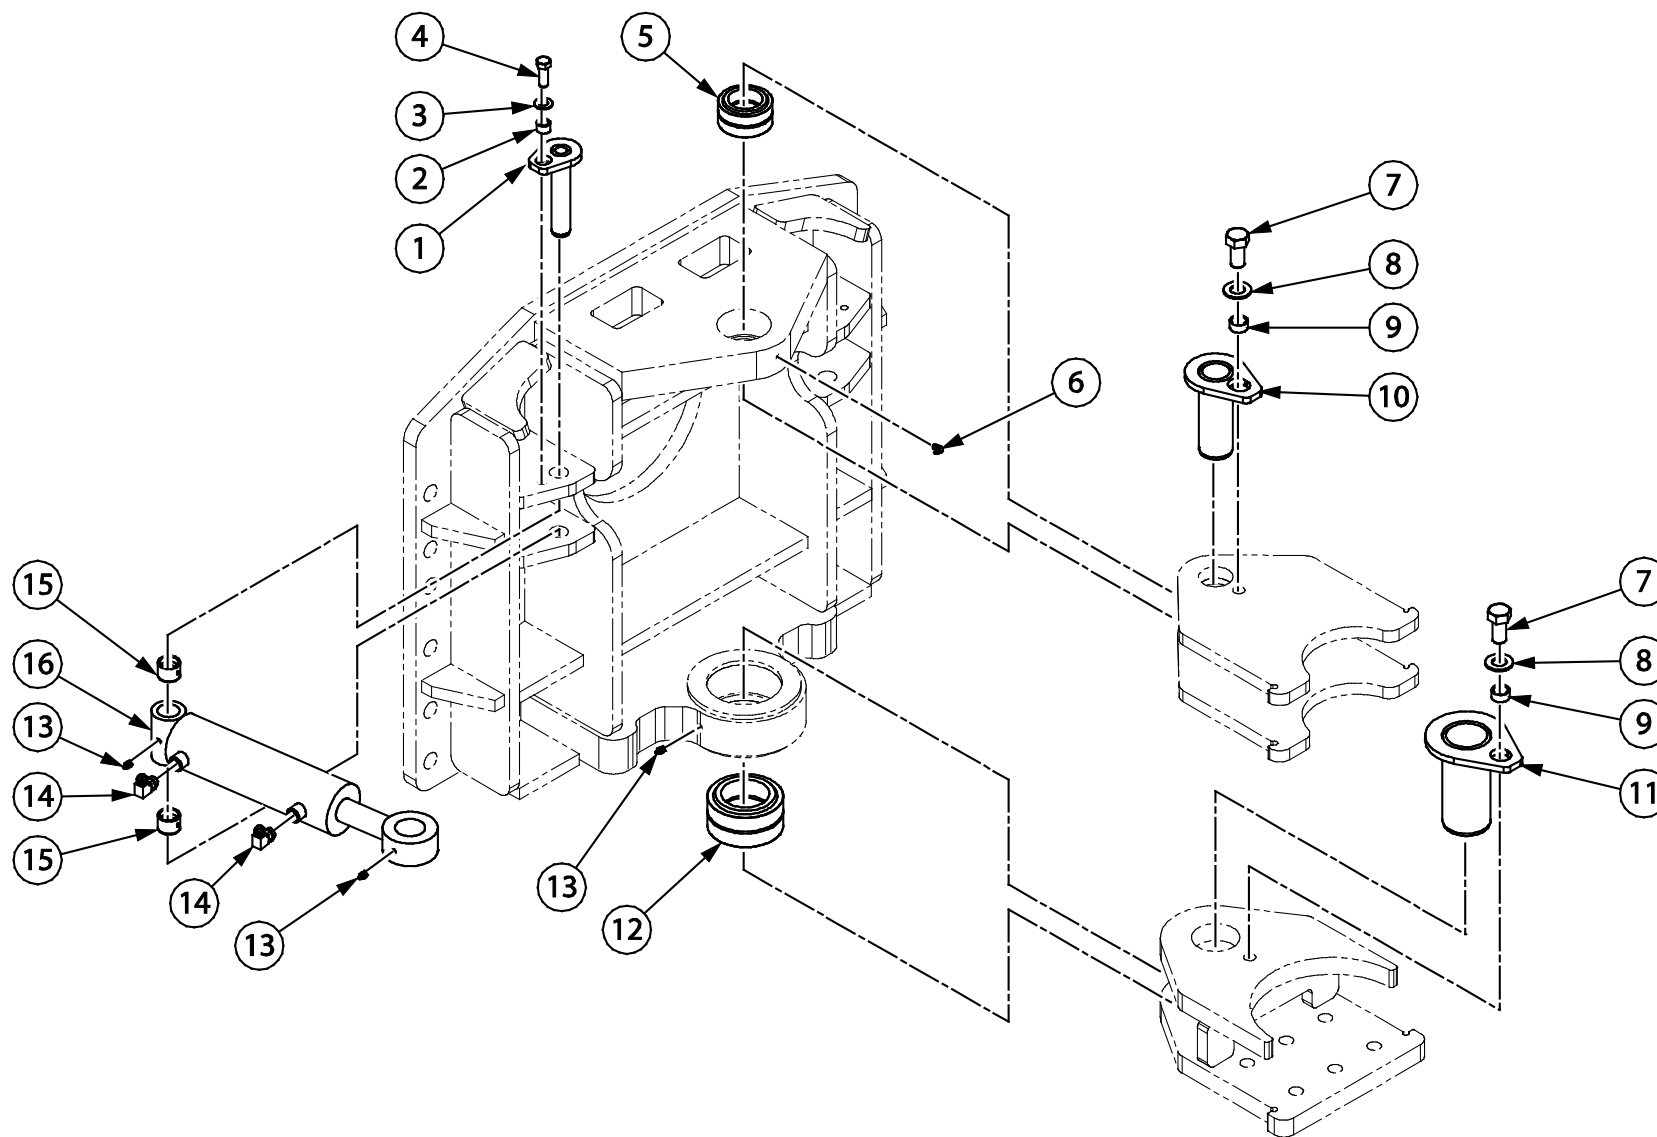

LOWER LINK..... 7

BLADE HOLDER 8

SWING CYLINDER..... 9

LIFT CYLINDER..... 10

REAR LIFT CYLINDER..... 11

DECALS 12

rwf_0246

Item	Quantity	Part Number	Description
1	2	12266	PIN ASSEMBLY
2	2	114862	BOLT SPACER
3	2	80581	WASHER
4	2	80091	HEX HEAD BOLT
5	1	12003	SWIVEL BUSHING
6	1	80682	90° GREASE FITTING
7	2	80157	HEX HEAD BOLT
8	2	80584	WASHER
9	2	114851	BOLT SPACER
10	1	112933	PIN ASSEMBLY
11	1	112954	PIN ASSEMBLY
12	1	12006	SWIVEL BUSHING
13	5	80680	STRAIGHT GREASE FITTING
14	4	90246	90° ADAPTER
15	4	16311	BUSHING
16	2	9900433	SWING CYLINDER (SEE SECTION 9 FOR ASSEMBLY BREAKDOWN)

1 BACKPLATE ASSEMBLY (CAT MT865B-DL400 USED FOR ILLUSTRATIVE PURPOSES ONLY)

DL400

PARTS MANUAL

rwf_0643

1 BACKPLATE ASSEMBLY (CAT MT865B-DL400 USED FOR ILLUSTRATIVE PURPOSES ONLY)

DL400

PARTS MANUAL

Item	Quantity	Part Number	Description
1	4	80111	HEX HEAD BOLT
2	12	80582	WASHER
3	2	16062	BUSHING
4	4	80517	LOCK NUT
5	1	142808	BAR WELDMENT
6	REF	REF	CAT MT865-DL400 BACKPLATE
7	4	80117	HEX HEAD BOLT
8	8	71564	HEX HEAD BOLT
9	10	731411	WASHER
10	2	72564	HEX SOCKET HEAD BOLT
11	4	142559	CLEVIS SHIM
12	1	201066	UPPER CLEVIS LINK

rwf_0248

Item	Quantity	Part Number	Description
1	2	80091	HEX HEAD BOLT
2	2	80581	WASHER
3	2	114862	BOLT SPACER
4	2	12264	PIN ASSEMBLY
5	2	12001	SWIVEL BUSHING
6	1	29884	MAIN MAST WELDMENT
7	7	80584	WASHER
8	6	80163	HEX HEAD BOLT
9	1	80157	HEX HEAD BOLT
10	1	114851	BOLT SPACER
11	1	113209	PIN ASSEMBLY
12	1	12003	SWIVEL BUSHING
13	2	80682	90° GREASE FITTING
14	1	90251	90° ADAPTER
15	1	135126	MAIN LIFT CYLINDER (SEE SECTION 10 FOR ASSEMBLY BREAKDOWN)
16	1	90076	STRAIGHT ADAPTER
17	1	30017	CLEVIS BRACKET