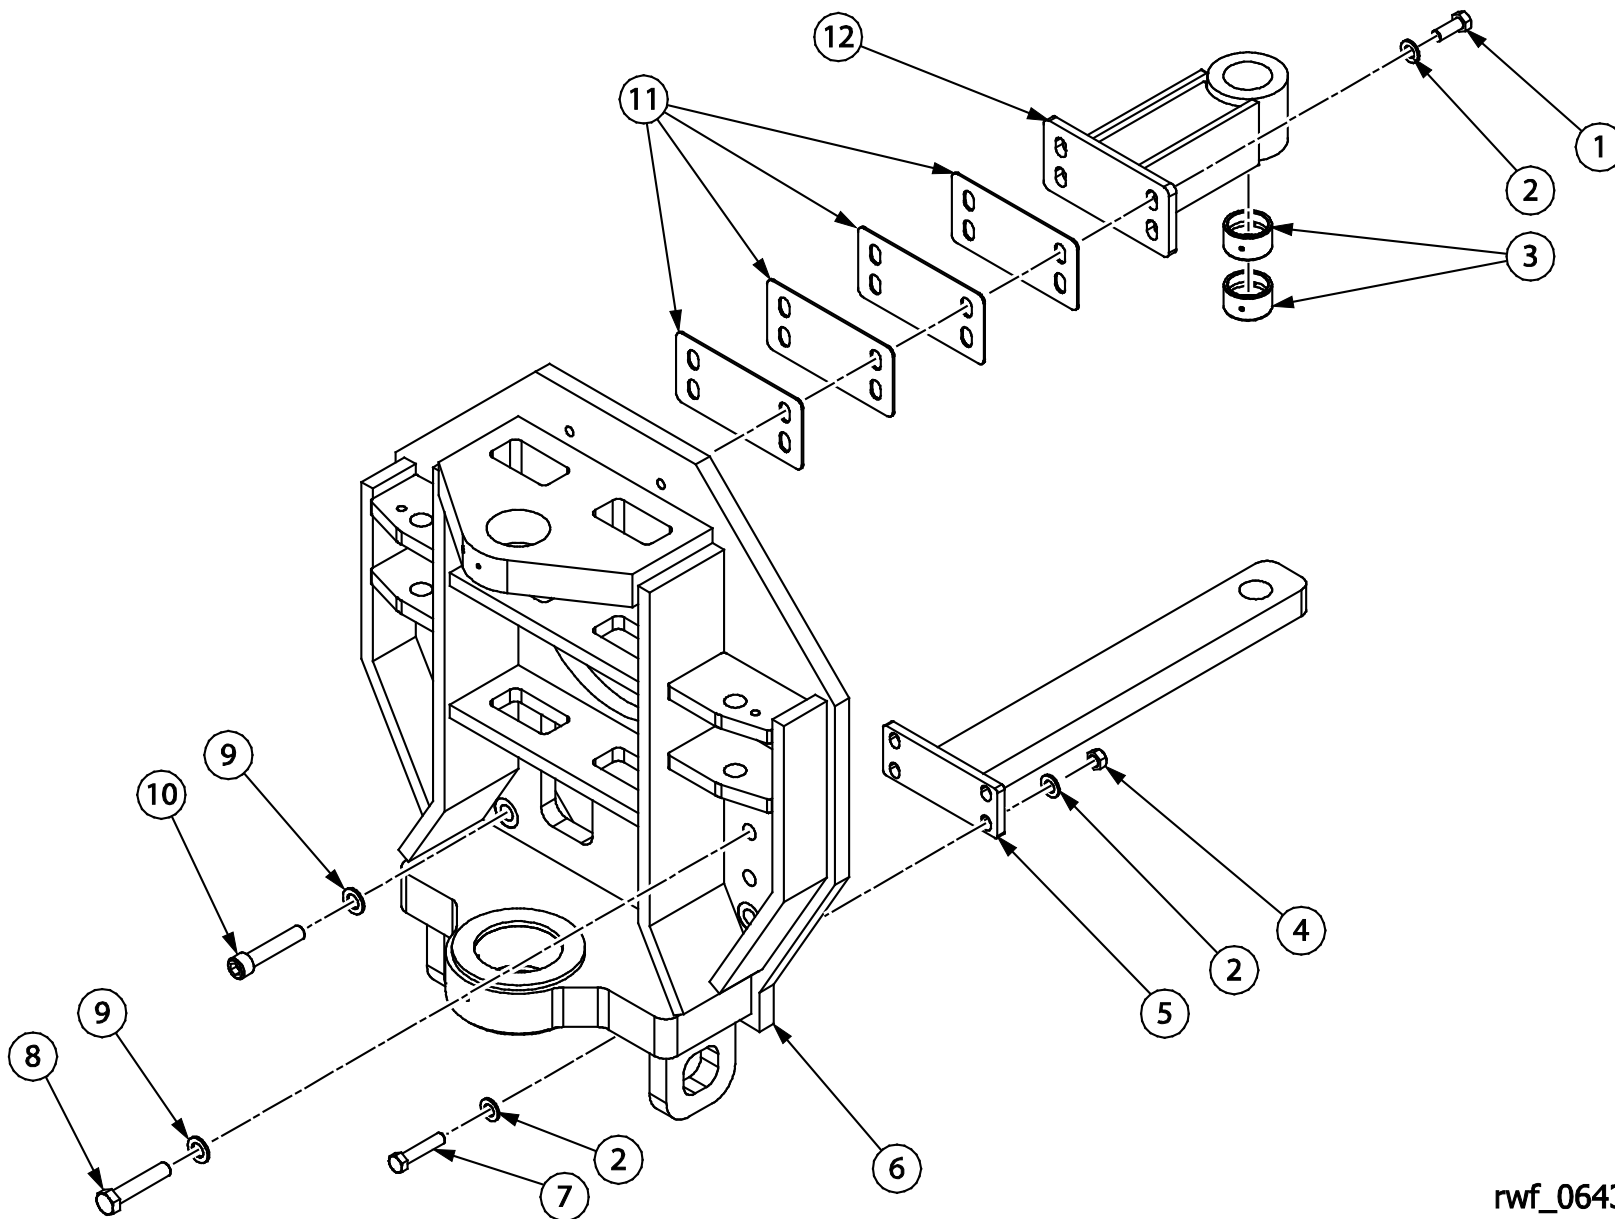

PLOW BREAKDOWN

TABLE OF CONTENTS

BACKPLATE INSTALLATIONS..... 1

FRONT MAST 2

UPPER LINK..... 3

REAR LOWER LINK..... 4

VERTICAL LINK 5

SLIDER LINK..... 6

LOWER LINK..... 7

BLADE HOLDER 8

SWING CYLINDER..... 9

LIFT CYLINDER..... 10

REAR LIFT CYLINDER..... 11

DECALS 12

rwf_0246

Item	Quantity	Part Number	Description
1	2	12266	PIN ASSEMBLY
2	2	114862	BOLT SPACER
3	2	80581	WASHER
4	2	80091	HEX HEAD BOLT
5	1	12003	SWIVEL BUSHING
6	1	80682	90° GREASE FITTING
7	2	80157	HEX HEAD BOLT
8	2	80584	WASHER
9	2	114851	BOLT SPACER
10	1	112933	PIN ASSEMBLY
11	1	112954	PIN ASSEMBLY
12	1	12006	SWIVEL BUSHING
13	5	80680	STRAIGHT GREASE FITTING
14	4	90246	90° ADAPTER
15	4	16311	BUSHING
16	2	9900433	SWING CYLINDER (SEE SECTION 9 FOR ASSEMBLY BREAKDOWN)

1 BACKPLATE ASSEMBLY (CAT MT865B-DL400 USED FOR ILLUSTRATIVE PURPOSES ONLY)

DL400

PARTS MANUAL

rwf_0643

1 BACKPLATE ASSEMBLY (CAT MT865B-DL400 USED FOR ILLUSTRATIVE PURPOSES ONLY)

DL400

PARTS MANUAL

Item	Quantity	Part Number	Description
1	4	80111	HEX HEAD BOLT
2	12	80582	WASHER
3	2	16062	BUSHING
4	4	80517	LOCK NUT
5	1	142808	BAR WELDMENT
6	REF	REF	CAT MT865-DL400 BACKPLATE
7	4	80117	HEX HEAD BOLT
8	8	71564	HEX HEAD BOLT
9	10	731411	WASHER
10	2	72564	HEX SOCKET HEAD BOLT
11	4	142559	CLEVIS SHIM
12	1	201066	UPPER CLEVIS LINK

rwf_0248

Item	Quantity	Part Number	Description
1	2	80091	HEX HEAD BOLT
2	2	80581	WASHER
3	2	114862	BOLT SPACER
4	2	12264	PIN ASSEMBLY
5	2	12001	SWIVEL BUSHING
6	1	29884	MAIN MAST WELDMENT
7	7	80584	WASHER
8	6	80163	HEX HEAD BOLT
9	1	80157	HEX HEAD BOLT
10	1	114851	BOLT SPACER
11	1	113209	PIN ASSEMBLY
12	1	12003	SWIVEL BUSHING
13	2	80682	90° GREASE FITTING
14	1	90251	90° ADAPTER
15	1	135126	MAIN LIFT CYLINDER (SEE SECTION 10 FOR ASSEMBLY BREAKDOWN)
16	1	90076	STRAIGHT ADAPTER
17	1	30017	CLEVIS BRACKET