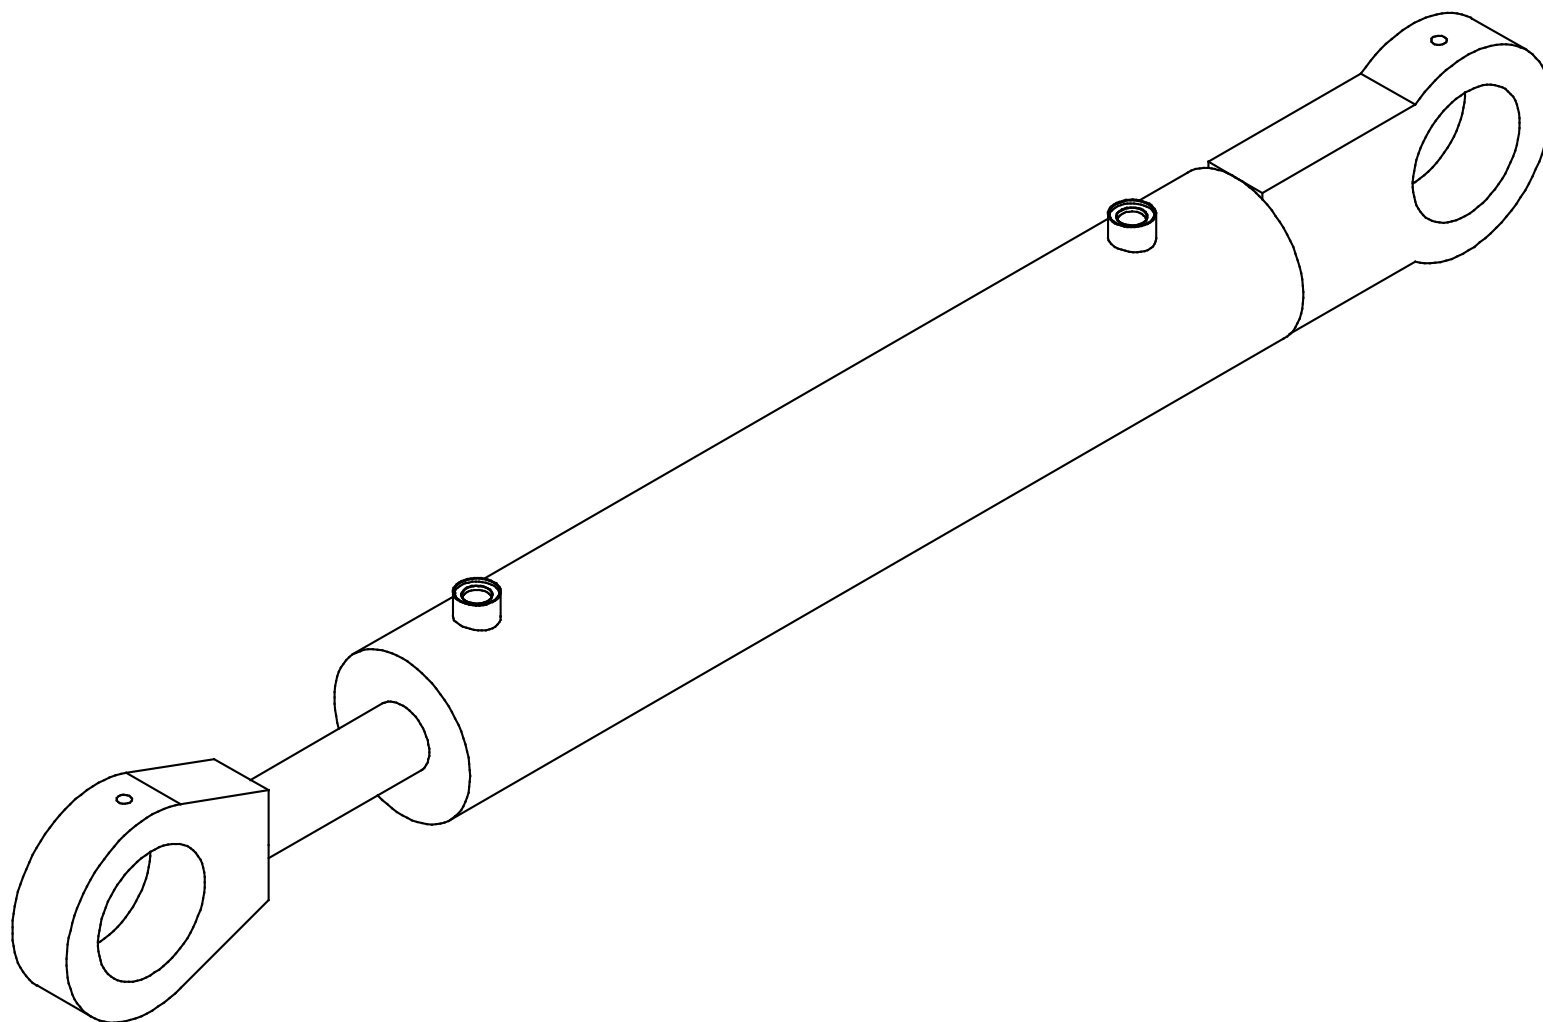

rwf_0267

Item	Quantity	Part Number	Description
1	2	12003	SWIVEL BUSHING
2	1	SVP100074	SEAL KIT