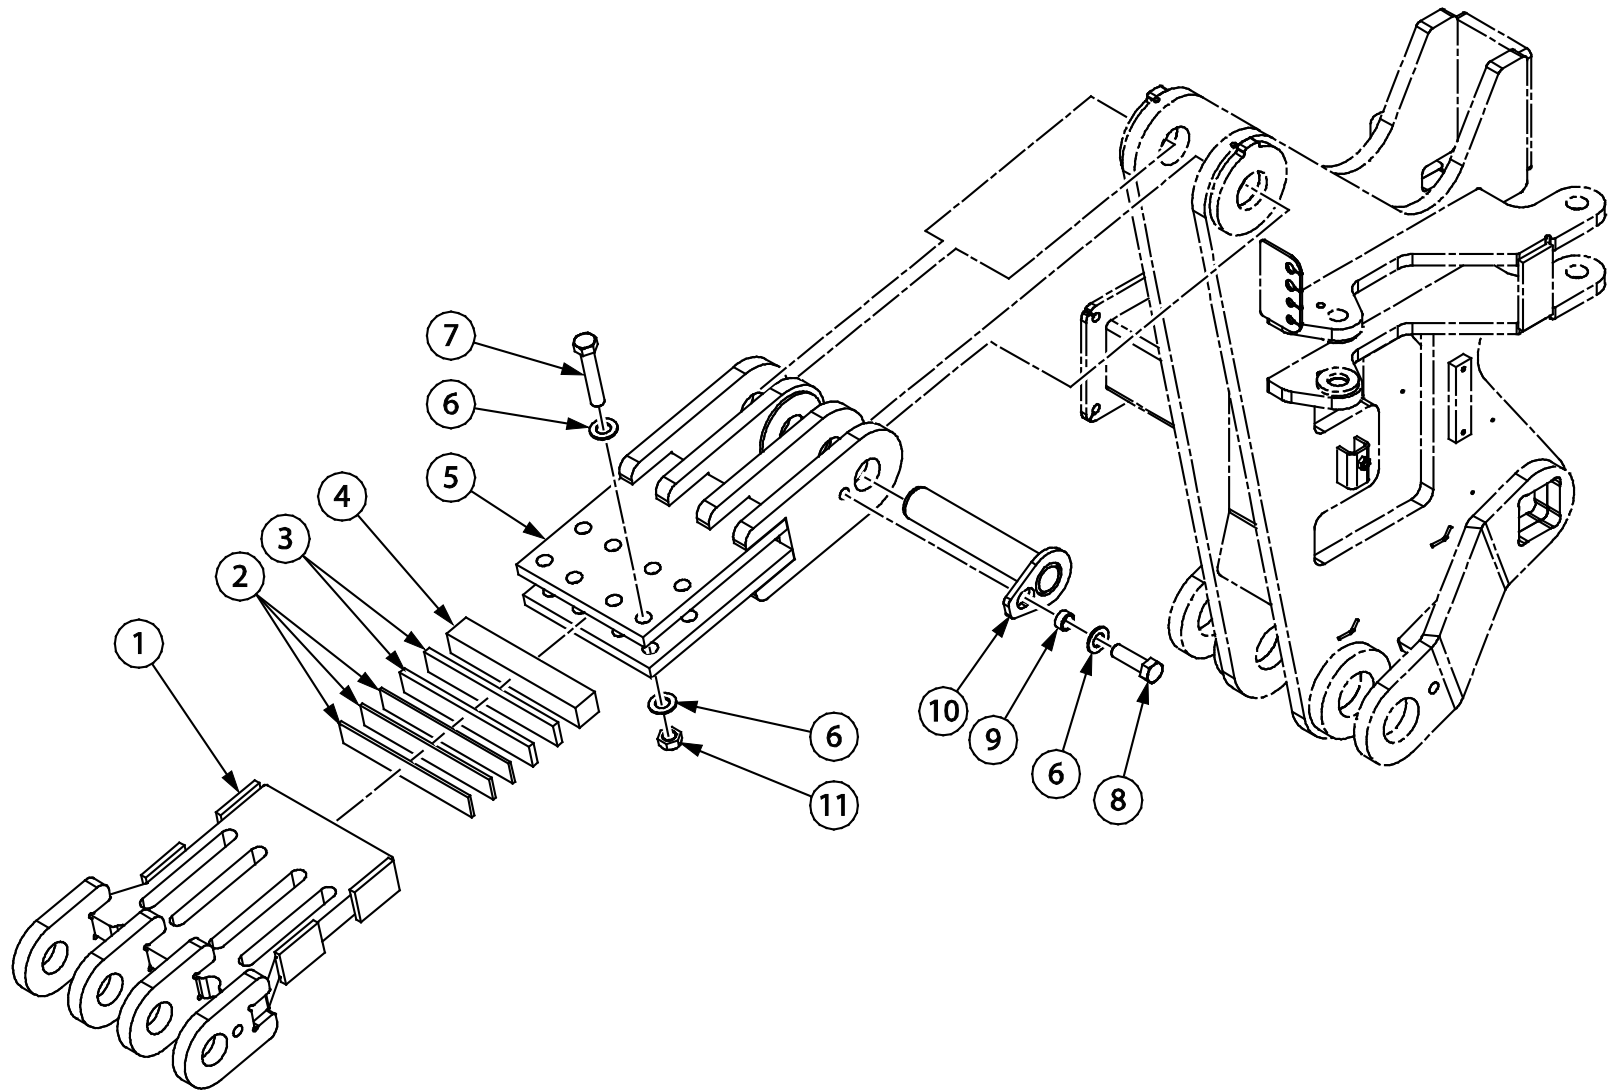

3 UPPER LINK

rwf_0249

Item	Quantity	Part Number	Description
1	1	21441	FRONT TOP LINK WELDMENT
2	2	90203	90° BULKHEAD ADAPTER
3	4	80680	STRAIGHT GREASE FITTING
4	1	117304	PIN ASSEMBLY
5	4	114851	BOLT SPACER
6	4	80584	WASHER
7	4	80157	HEX HEAD BOLT
8	1	112935	PIN ASSEMBLY
9	5	12003	SWIVEL BUSHING
10	2	113209	PIN ASSEMBLY
11	4	142248	PIN SHIM

4 REAR LOWER LINK

rwf_0253

4 REAR LOWER LINK

DL400

PARTS MANUAL

Item	Quantity	Part Number	Description
1	5	80680	STRAIGHT GREASE FITTING
2	1	29905	REAR BOTTOM LINK WELDMENT
3	1	90071	STRAIGHT ADAPTER
4	1	112936	REAR LIFT CYLINDER (SEE SECTION 11 FOR ASSEMBLY BREAKDOWN)
5	1	90246	90° ADAPTER
6	2	12003	SWIVEL BUSHING
7	2	80157	HEX HEAD BOLT
8	2	80584	WASHER
9	2	114851	BOLT SPACER
10	2	12278	PIN ASSEMBLY
11	2	112755	BUSHING

rwf_0251

5 VERTICAL LINK

DL400

PARTS MANUAL

Item	Quantity	Part Number	Description
1	4	16323	BUSHING
2	2	80680	STRAIGHT GREASE FITTING
3	1	29886	VERTICAL LINK WELDMENT
4	2	80682	90° GREASE FITTING

rwf_0252

Item	Quantity	Part Number	Description
1	1	29908	MALE SLIDER LINK WELDMENT
2	3	111269	SHIM
3	2	115709	SHIM
4	1	115710	SHIM
5	1	21442	REAR UPPER FEMALE LINK WELDMENT
6	17	80584	WASHER
7	8	80168	HEX HEAD BOLT
8	1	80157	HEX HEAD BOLT
9	1	114851	BOLT SPACER
10	1	112934	PIN ASSEMBLY
11	8	80519	LOCK NUT