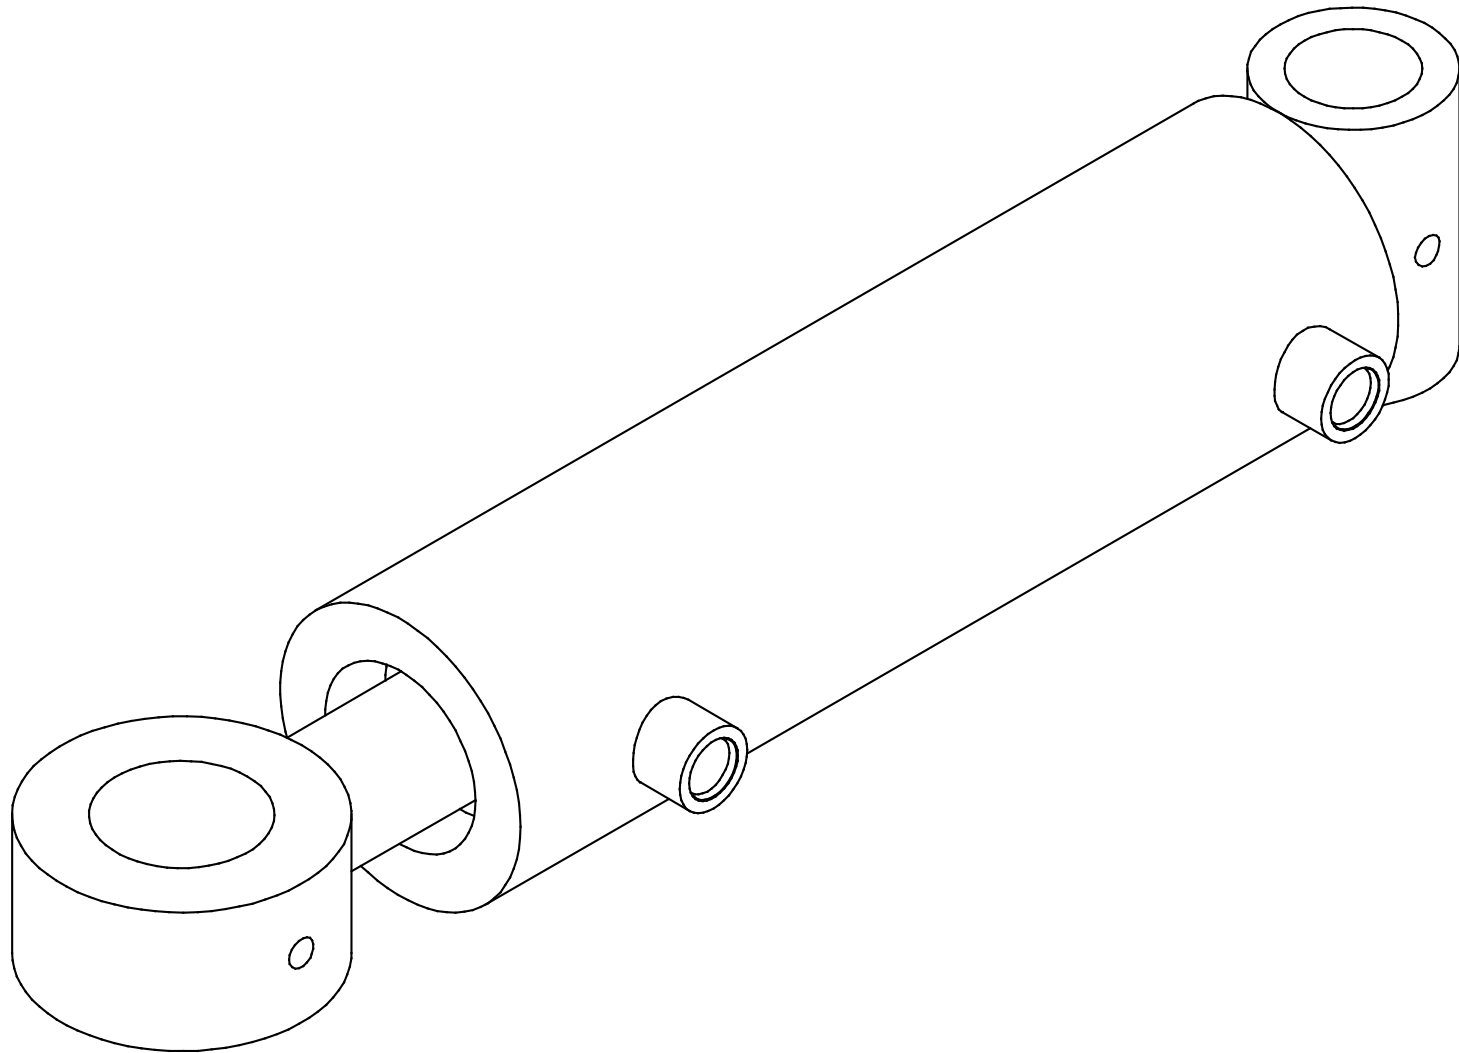

rwf_0251

5 VERTICAL LINK

DL400

PARTS MANUAL

Item	Quantity	Part Number	Description
1	4	16323	BUSHING
2	2	80680	STRAIGHT GREASE FITTING
3	1	29886	VERTICAL LINK WELDMENT
4	2	80682	90° GREASE FITTING

rwf_0252

Item	Quantity	Part Number	Description
1	1	29908	MALE SLIDER LINK WELDMENT
2	3	111269	SHIM
3	2	115709	SHIM
4	1	115710	SHIM
5	1	21442	REAR UPPER FEMALE LINK WELDMENT
6	17	80584	WASHER
7	8	80168	HEX HEAD BOLT
8	1	80157	HEX HEAD BOLT
9	1	114851	BOLT SPACER
10	1	112934	PIN ASSEMBLY
11	8	80519	LOCK NUT

7 LOWER LINK

rwf_0250

Item	Quantity	Part Number	Description
1	2	80156	HEX HEAD BOLT
2	4	80584	WASHER
3	4	114851	BOLT SPACER
4	1	117176	PIN ASSEMBLY
5	4	12003	SWIVEL BUSHING
6	2	80680	STRAIGHT GREASE FITTING
7	1	112933	PIN ASSEMBLY
8	1	29885	FRONT BOTTOM LINK WELDMENT
9	2	80157	HEX HEAD BOLT
10	2	113209	PIN ASSEMBLY
11	2	80682	90° GREASE FITTING

rwf_0254

Item	Quantity	Part Number	Description
1	2	16062	BUSHING
2	1	9900441	HITCH PIN
3	3	80090	HEX HEAD BOLT
4	3	80581	WASHER
5	3	114862	BOLT SPACER
6	1	12264	PIN ASSEMBLY
7	1	141369	SQUARE PIN ASSEMBLY
8	1	130091	RETAINER PLATE
9	2	80582	WASHER
10	2	80111	HEX HEAD BOLT
11	5	80680	STRAIGHT GREASE FITTING
12	1	114615	LOCKING ARM
13	1	114617	PIN ASSEMBLY
14	1	12001	SWIVEL BUSHING
15	2	90245	90° ADAPTER
16	2	16311	BUSHING
17	1	9900433	SWING CYLINDER (SEE SECTION 9 FOR ASSEMBLY BREAKDOWN)
18	1	124492	DEPTH INDICATOR ASSEMBLY
19	1	80070	HEX HEAD BOLT
20	1	29887	BLADE HOLDER WELDMENT (USE 200992 WITH BLADE-200990)
21	1	117285	PIN ASSEMBLY
22	2	90897	90° ADAPTER
23	2	80020	HEX HEAD BOLT
24	2	80577	WASHER
25	1	13161	DOUBLE LOCK VALVE
26	2	90089	STRAIGHT ADAPTER