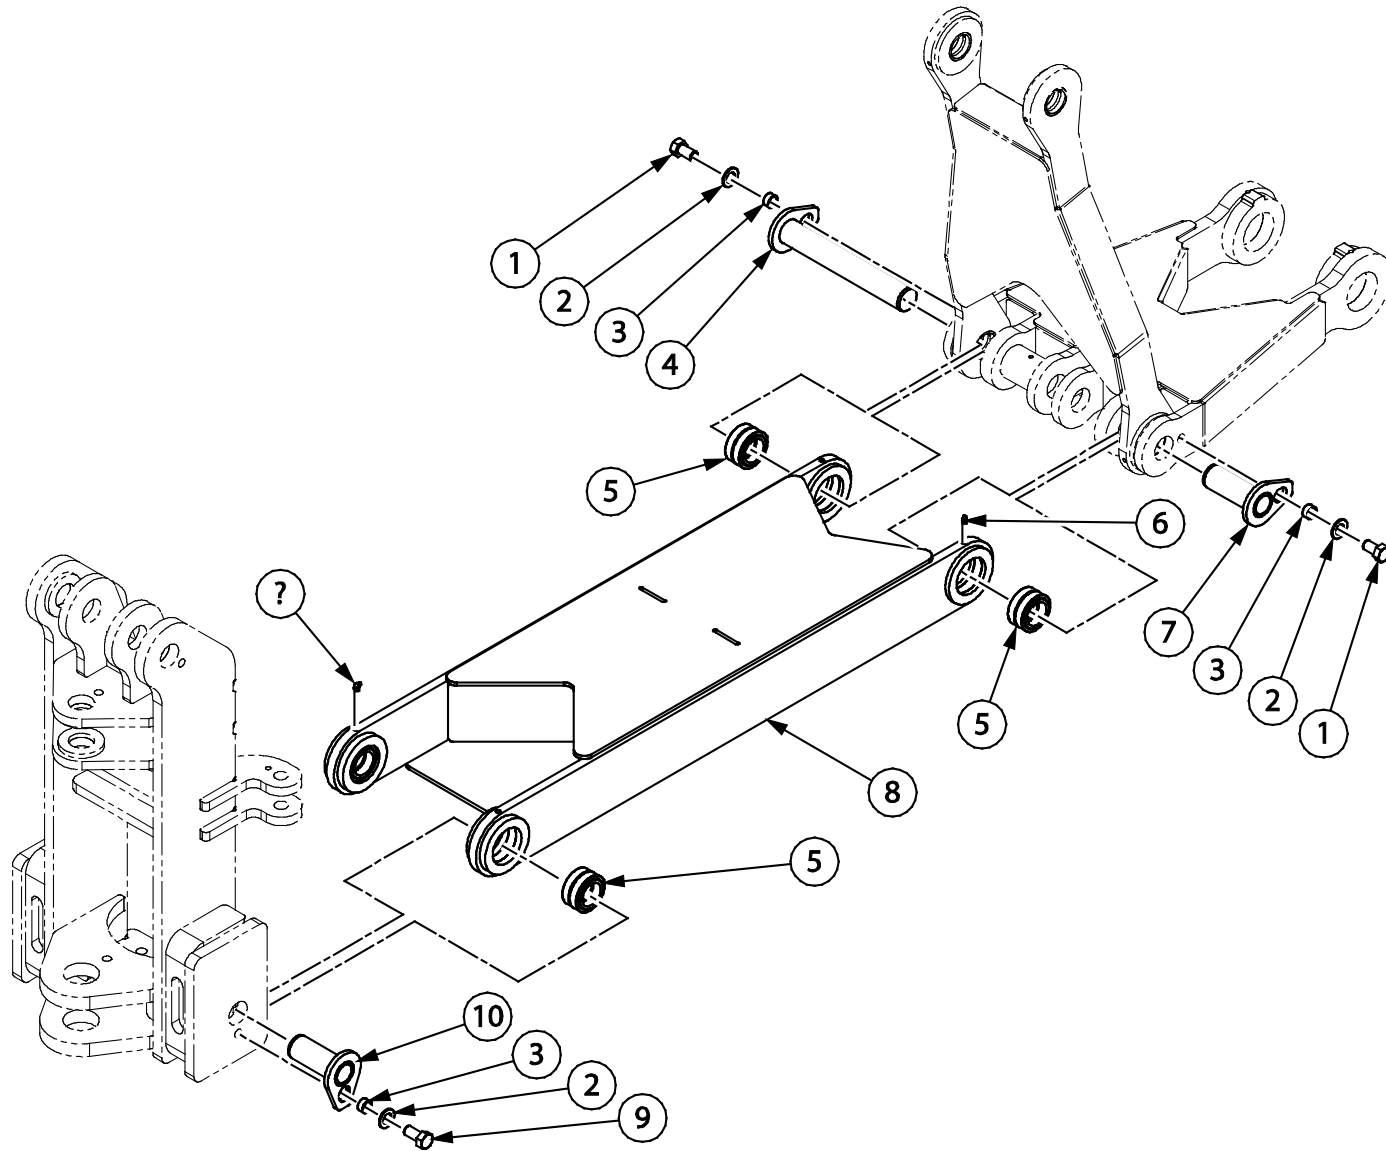

4 REAR LOWER LINK

rwf_0253

4 REAR LOWER LINK

DL400

PARTS MANUAL

Item	Quantity	Part Number	Description
1	5	80680	STRAIGHT GREASE FITTING
2	1	29905	REAR BOTTOM LINK WELDMENT
3	1	90071	STRAIGHT ADAPTER
4	1	112936	REAR LIFT CYLINDER (SEE SECTION 11 FOR ASSEMBLY BREAKDOWN)
5	1	90246	90° ADAPTER
6	2	12003	SWIVEL BUSHING
7	2	80157	HEX HEAD BOLT
8	2	80584	WASHER
9	2	114851	BOLT SPACER
10	2	12278	PIN ASSEMBLY
11	2	112755	BUSHING

rwf_0251

5 VERTICAL LINK

DL400

PARTS MANUAL

Item	Quantity	Part Number	Description
1	4	16323	BUSHING
2	2	80680	STRAIGHT GREASE FITTING
3	1	29886	VERTICAL LINK WELDMENT
4	2	80682	90° GREASE FITTING

rwf_0252

Item	Quantity	Part Number	Description
1	1	29908	MALE SLIDER LINK WELDMENT
2	3	111269	SHIM
3	2	115709	SHIM
4	1	115710	SHIM
5	1	21442	REAR UPPER FEMALE LINK WELDMENT
6	17	80584	WASHER
7	8	80168	HEX HEAD BOLT
8	1	80157	HEX HEAD BOLT
9	1	114851	BOLT SPACER
10	1	112934	PIN ASSEMBLY
11	8	80519	LOCK NUT

7 LOWER LINK

rwf_0250

Item	Quantity	Part Number	Description
1	2	80156	HEX HEAD BOLT
2	4	80584	WASHER
3	4	114851	BOLT SPACER
4	1	117176	PIN ASSEMBLY
5	4	12003	SWIVEL BUSHING
6	2	80680	STRAIGHT GREASE FITTING
7	1	112933	PIN ASSEMBLY
8	1	29885	FRONT BOTTOM LINK WELDMENT
9	2	80157	HEX HEAD BOLT
10	2	113209	PIN ASSEMBLY
11	2	80682	90° GREASE FITTING