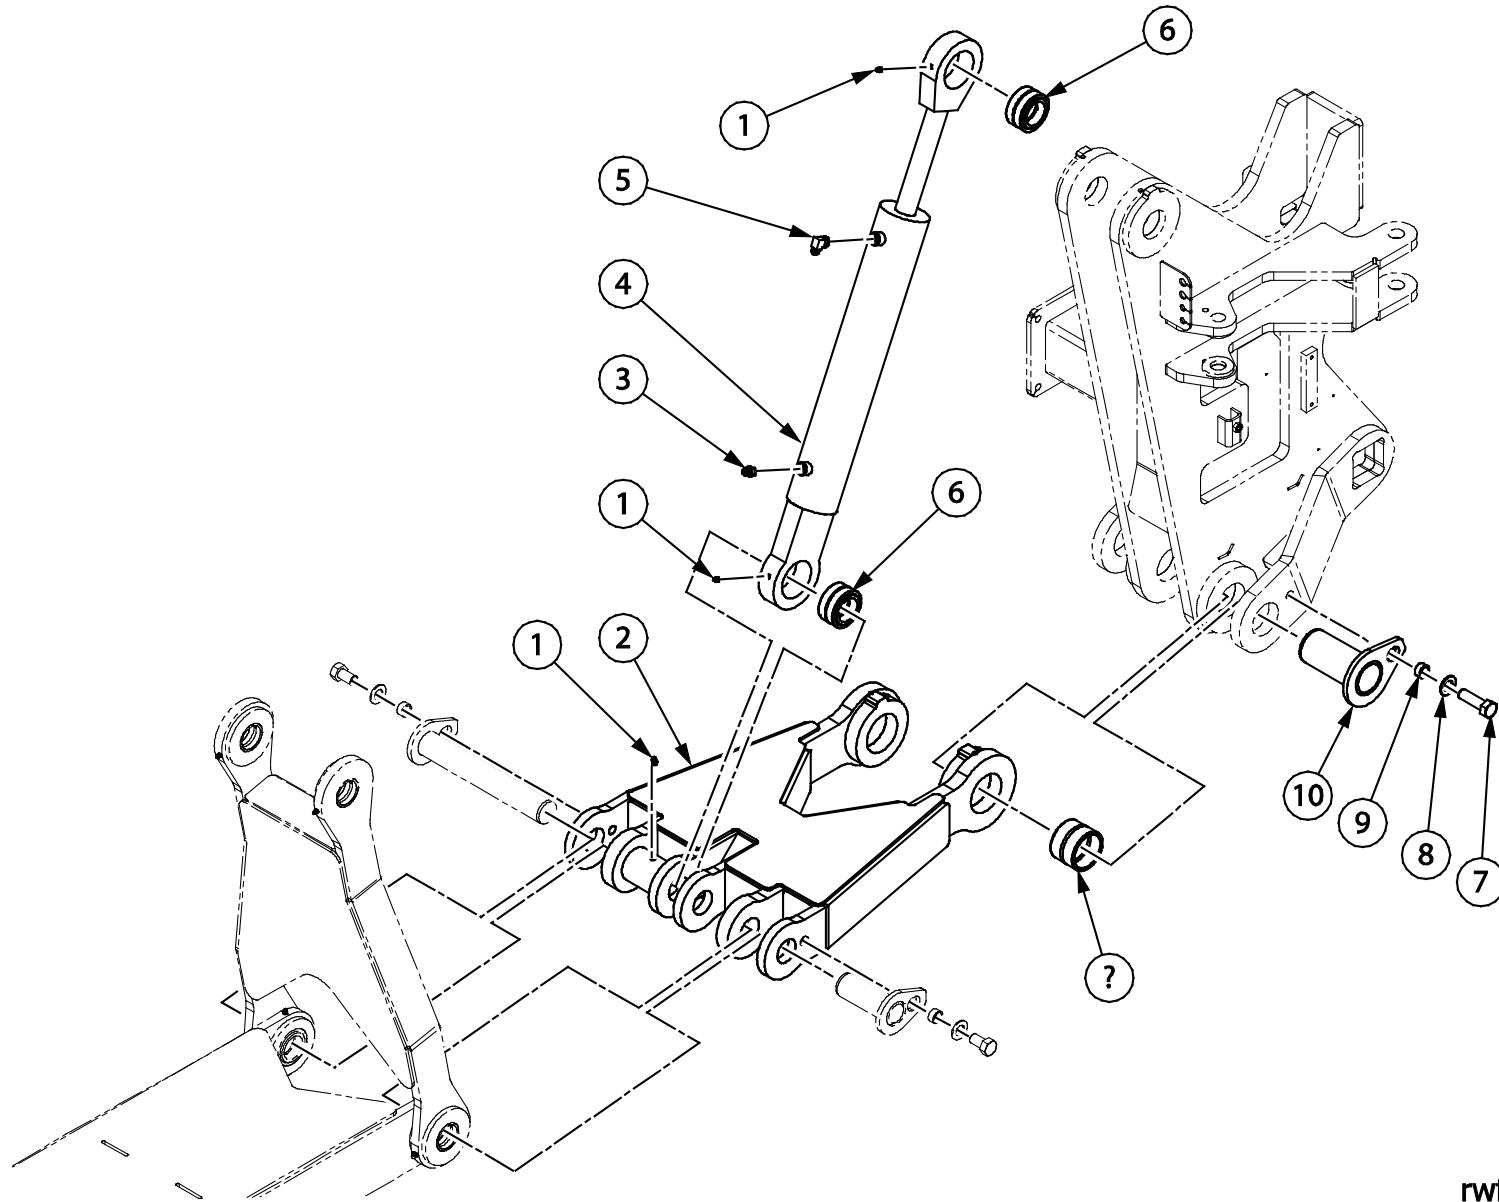

rwf_0248

Item	Quantity	Part Number	Description
1	2	80091	HEX HEAD BOLT
2	2	80581	WASHER
3	2	114862	BOLT SPACER
4	2	12264	PIN ASSEMBLY
5	2	12001	SWIVEL BUSHING
6	1	29884	MAIN MAST WELDMENT
7	7	80584	WASHER
8	6	80163	HEX HEAD BOLT
9	1	80157	HEX HEAD BOLT
10	1	114851	BOLT SPACER
11	1	113209	PIN ASSEMBLY
12	1	12003	SWIVEL BUSHING
13	2	80682	90° GREASE FITTING
14	1	90251	90° ADAPTER
15	1	135126	MAIN LIFT CYLINDER (SEE SECTION 10 FOR ASSEMBLY BREAKDOWN)
16	1	90076	STRAIGHT ADAPTER
17	1	30017	CLEVIS BRACKET

3 UPPER LINK

rwf_0249

Item	Quantity	Part Number	Description
1	1	21441	FRONT TOP LINK WELDMENT
2	2	90203	90° BULKHEAD ADAPTER
3	4	80680	STRAIGHT GREASE FITTING
4	1	117304	PIN ASSEMBLY
5	4	114851	BOLT SPACER
6	4	80584	WASHER
7	4	80157	HEX HEAD BOLT
8	1	112935	PIN ASSEMBLY
9	5	12003	SWIVEL BUSHING
10	2	113209	PIN ASSEMBLY
11	4	142248	PIN SHIM

4 REAR LOWER LINK

rwf_0253

4 REAR LOWER LINK

DL400

PARTS MANUAL

Item	Quantity	Part Number	Description
1	5	80680	STRAIGHT GREASE FITTING
2	1	29905	REAR BOTTOM LINK WELDMENT
3	1	90071	STRAIGHT ADAPTER
4	1	112936	REAR LIFT CYLINDER (SEE SECTION 11 FOR ASSEMBLY BREAKDOWN)
5	1	90246	90° ADAPTER
6	2	12003	SWIVEL BUSHING
7	2	80157	HEX HEAD BOLT
8	2	80584	WASHER
9	2	114851	BOLT SPACER
10	2	12278	PIN ASSEMBLY
11	2	112755	BUSHING

rwf_0251

5 VERTICAL LINK

DL400

PARTS MANUAL

Item	Quantity	Part Number	Description
1	4	16323	BUSHING
2	2	80680	STRAIGHT GREASE FITTING
3	1	29886	VERTICAL LINK WELDMENT
4	2	80682	90° GREASE FITTING

rwf_0252

Item	Quantity	Part Number	Description
1	1	29908	MALE SLIDER LINK WELDMENT
2	3	111269	SHIM
3	2	115709	SHIM
4	1	115710	SHIM
5	1	21442	REAR UPPER FEMALE LINK WELDMENT
6	17	80584	WASHER
7	8	80168	HEX HEAD BOLT
8	1	80157	HEX HEAD BOLT
9	1	114851	BOLT SPACER
10	1	112934	PIN ASSEMBLY
11	8	80519	LOCK NUT