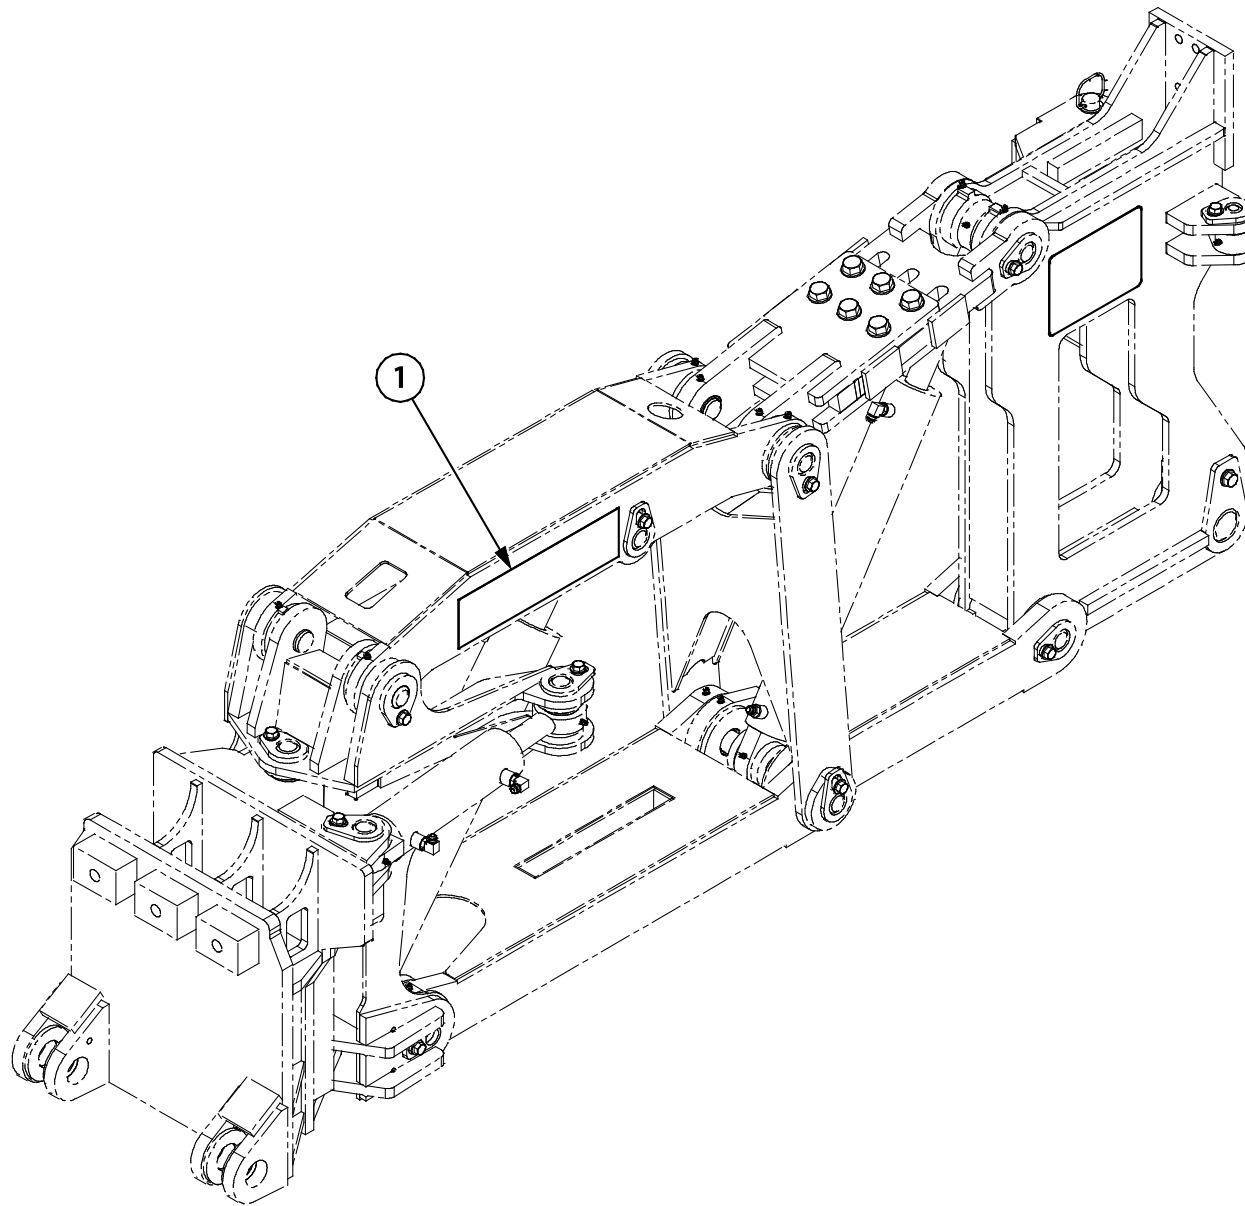

rwf_0441

Item	Quantity	Part Number	Description
1	2	16926	BLACK BRON DECAL
1	2	16927	YELLOW BRON DECAL