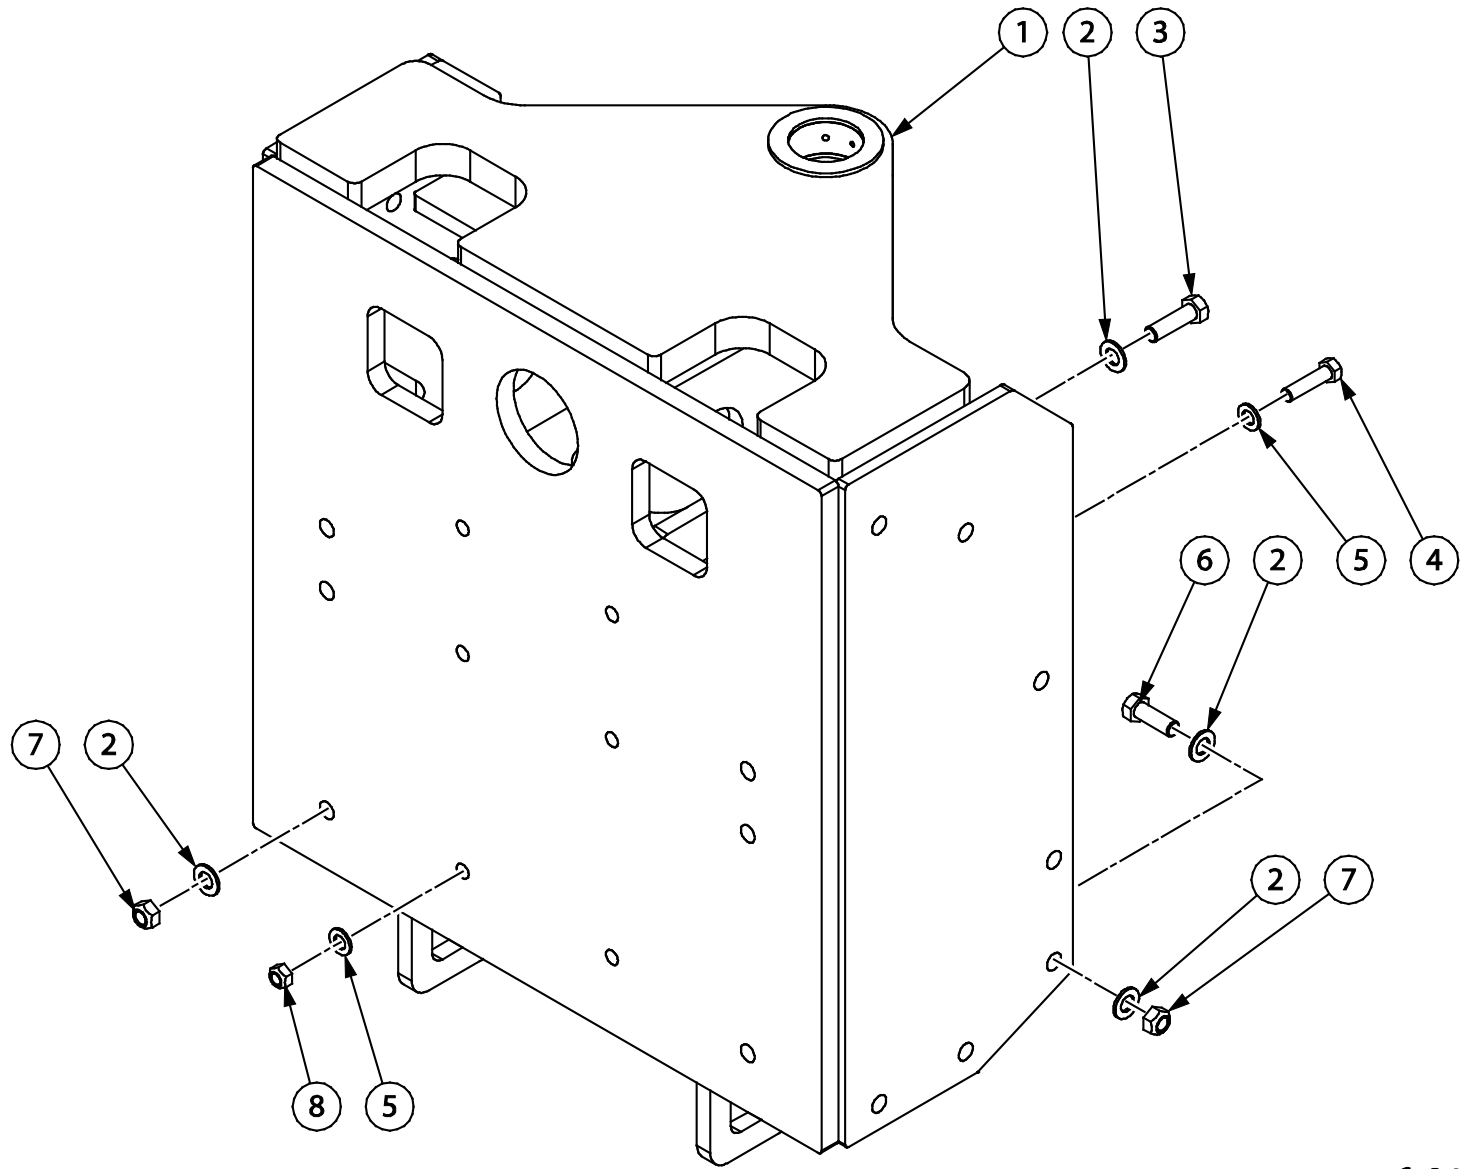

1 BACKPLATE INSTALLATION (CASE STX 375 USED FOR ILLUSTRATIVE PURPOSES ONLY)

rwf_0448

1 BACKPLATE INSTALLATION (CASE STX 375 USED FOR ILLUSTRATIVE POURPOSES ONLY)

DL400

PARTS MANUAL

Item	Quantity	Part Number	Description
1	REF	REF	BACKPLATE
2	40	80583	WASHER
3	6	80138	HEX HEAD BOLT
4	6	80115	HEX HEAD BOLT
5	12	80582	WASHER
6	14	80136	HEX HEAD BOLT
7	20	80518	LOCK NUT
8	6	80517	LOCK NUT