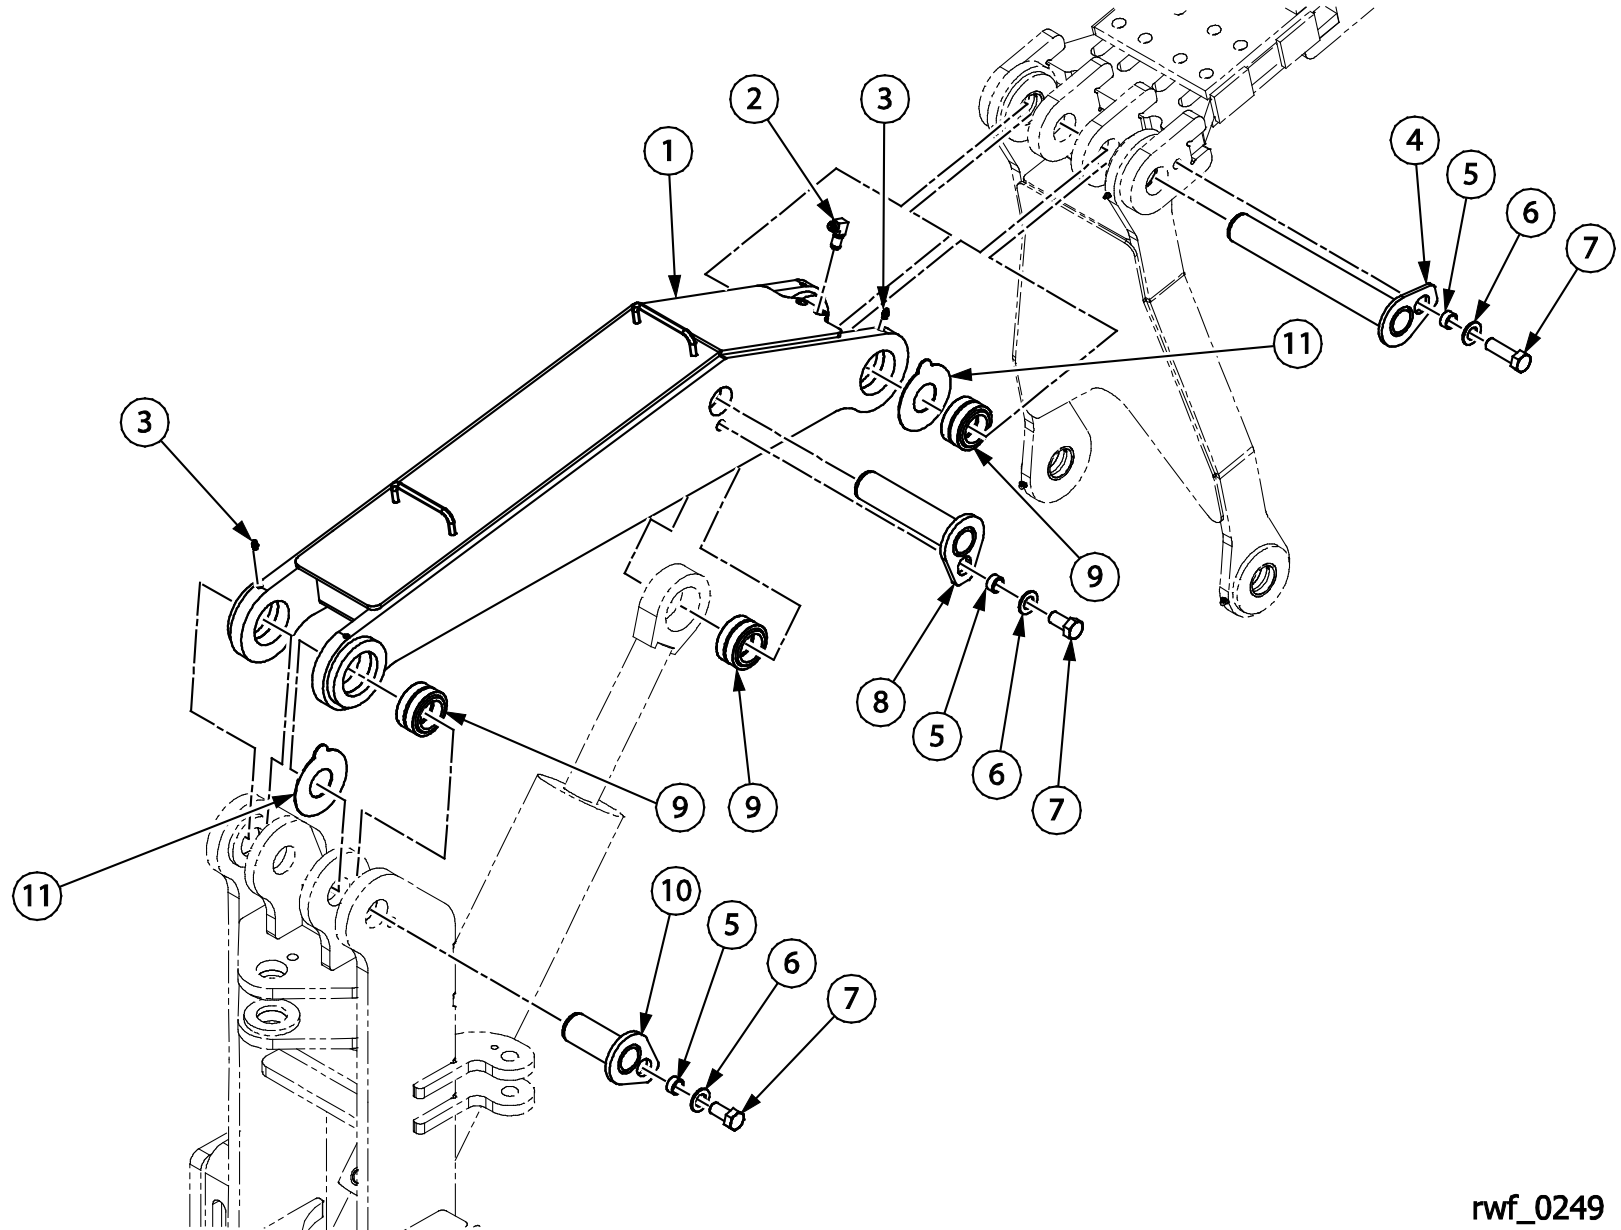

LOWER LINK..... 7

BLADE HOLDER 8

SWING CYLINDER..... 9

LIFT CYLINDER..... 10

REAR LIFT CYLINDER..... 11

DECALS 12

rwf_0246

Item	Quantity	Part Number	Description
1	2	12266	PIN ASSEMBLY
2	2	114862	BOLT SPACER
3	2	80581	WASHER
4	2	80091	HEX HEAD BOLT
5	1	12003	SWIVEL BUSHING
6	1	80682	90° GREASE FITTING
7	2	80157	HEX HEAD BOLT
8	2	80584	WASHER
9	2	114851	BOLT SPACER
10	1	112933	PIN ASSEMBLY
11	1	112954	PIN ASSEMBLY
12	1	12006	SWIVEL BUSHING
13	5	80680	STRAIGHT GREASE FITTING
14	4	90246	90° ADAPTER
15	4	16311	BUSHING
16	2	9900433	SWING CYLINDER (SEE SECTION 9 FOR ASSEMBLY BREAKDOWN)

rwf_0248

Item	Quantity	Part Number	Description
1	2	80091	HEX HEAD BOLT
2	2	80581	WASHER
3	2	114862	BOLT SPACER
4	2	12264	PIN ASSEMBLY
5	2	12001	SWIVEL BUSHING
6	1	29884	MAIN MAST WELDMENT
7	7	80584	WASHER
8	6	80163	HEX HEAD BOLT
9	1	80157	HEX HEAD BOLT
10	1	114851	BOLT SPACER
11	1	113209	PIN ASSEMBLY
12	1	12003	SWIVEL BUSHING
13	2	80682	90° GREASE FITTING
14	1	90251	90° ADAPTER
15	1	135126	MAIN LIFT CYLINDER (SEE SECTION 10 FOR ASSEMBLY BREAKDOWN)
16	1	90076	STRAIGHT ADAPTER
17	1	30017	CLEVIS BRACKET

3 UPPER LINK

rwf_0249

Item	Quantity	Part Number	Description
1	1	21441	FRONT TOP LINK WELDMENT
2	2	90203	90° BULKHEAD ADAPTER
3	4	80680	STRAIGHT GREASE FITTING
4	1	117304	PIN ASSEMBLY
5	4	114851	BOLT SPACER
6	4	80584	WASHER
7	4	80157	HEX HEAD BOLT
8	1	112935	PIN ASSEMBLY
9	5	12003	SWIVEL BUSHING
10	2	113209	PIN ASSEMBLY
11	4	142248	PIN SHIM

4 REAR LOWER LINK

rwf_0253

4 REAR LOWER LINK

DL400

PARTS MANUAL

Item	Quantity	Part Number	Description
1	5	80680	STRAIGHT GREASE FITTING
2	1	29905	REAR BOTTOM LINK WELDMENT
3	1	90071	STRAIGHT ADAPTER
4	1	112936	REAR LIFT CYLINDER (SEE SECTION 11 FOR ASSEMBLY BREAKDOWN)
5	1	90246	90° ADAPTER
6	2	12003	SWIVEL BUSHING
7	2	80157	HEX HEAD BOLT
8	2	80584	WASHER
9	2	114851	BOLT SPACER
10	2	12278	PIN ASSEMBLY
11	2	112755	BUSHING