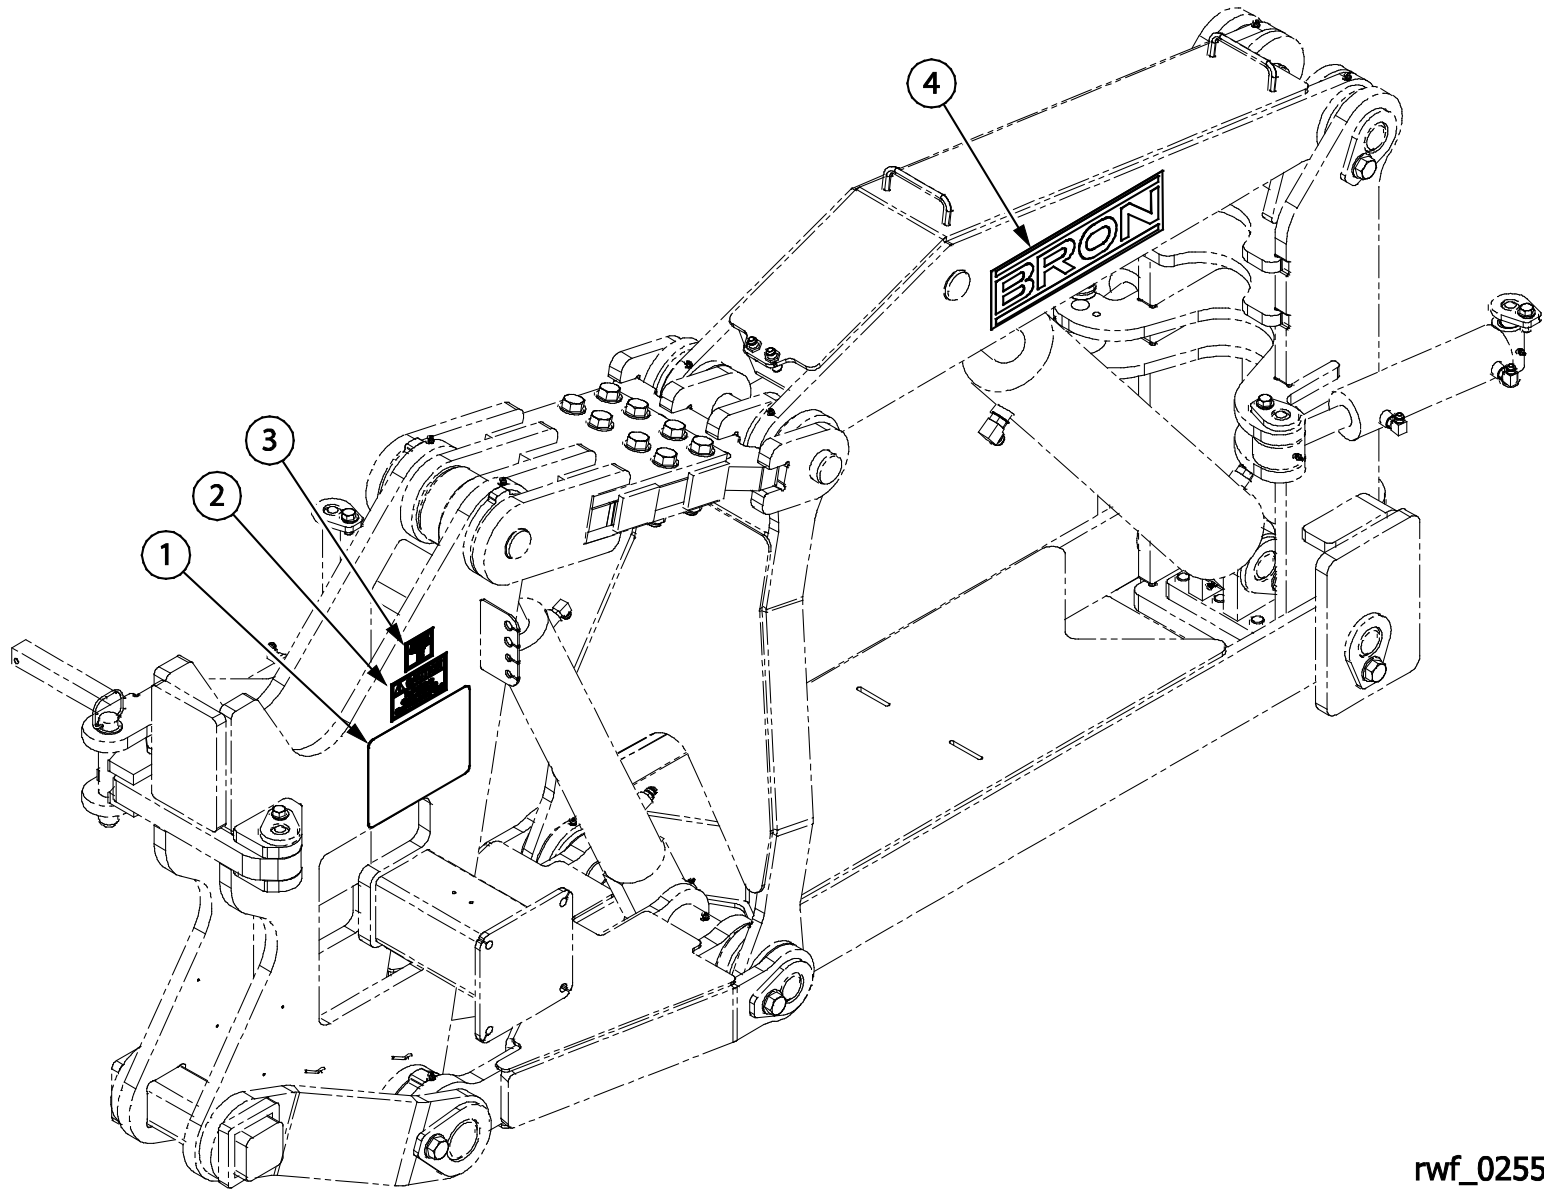

rwf_0255

Item	Quantity	Part Number	Description
1	1	141483	LUBRICATION DECAL
2	1	11982	NO WELDING DECAL
3	1	16923	BRON PATENT # DECAL
4	2	113149	BRON DECAL (SEE SECTION 12.3-4 FOR DETAILS)