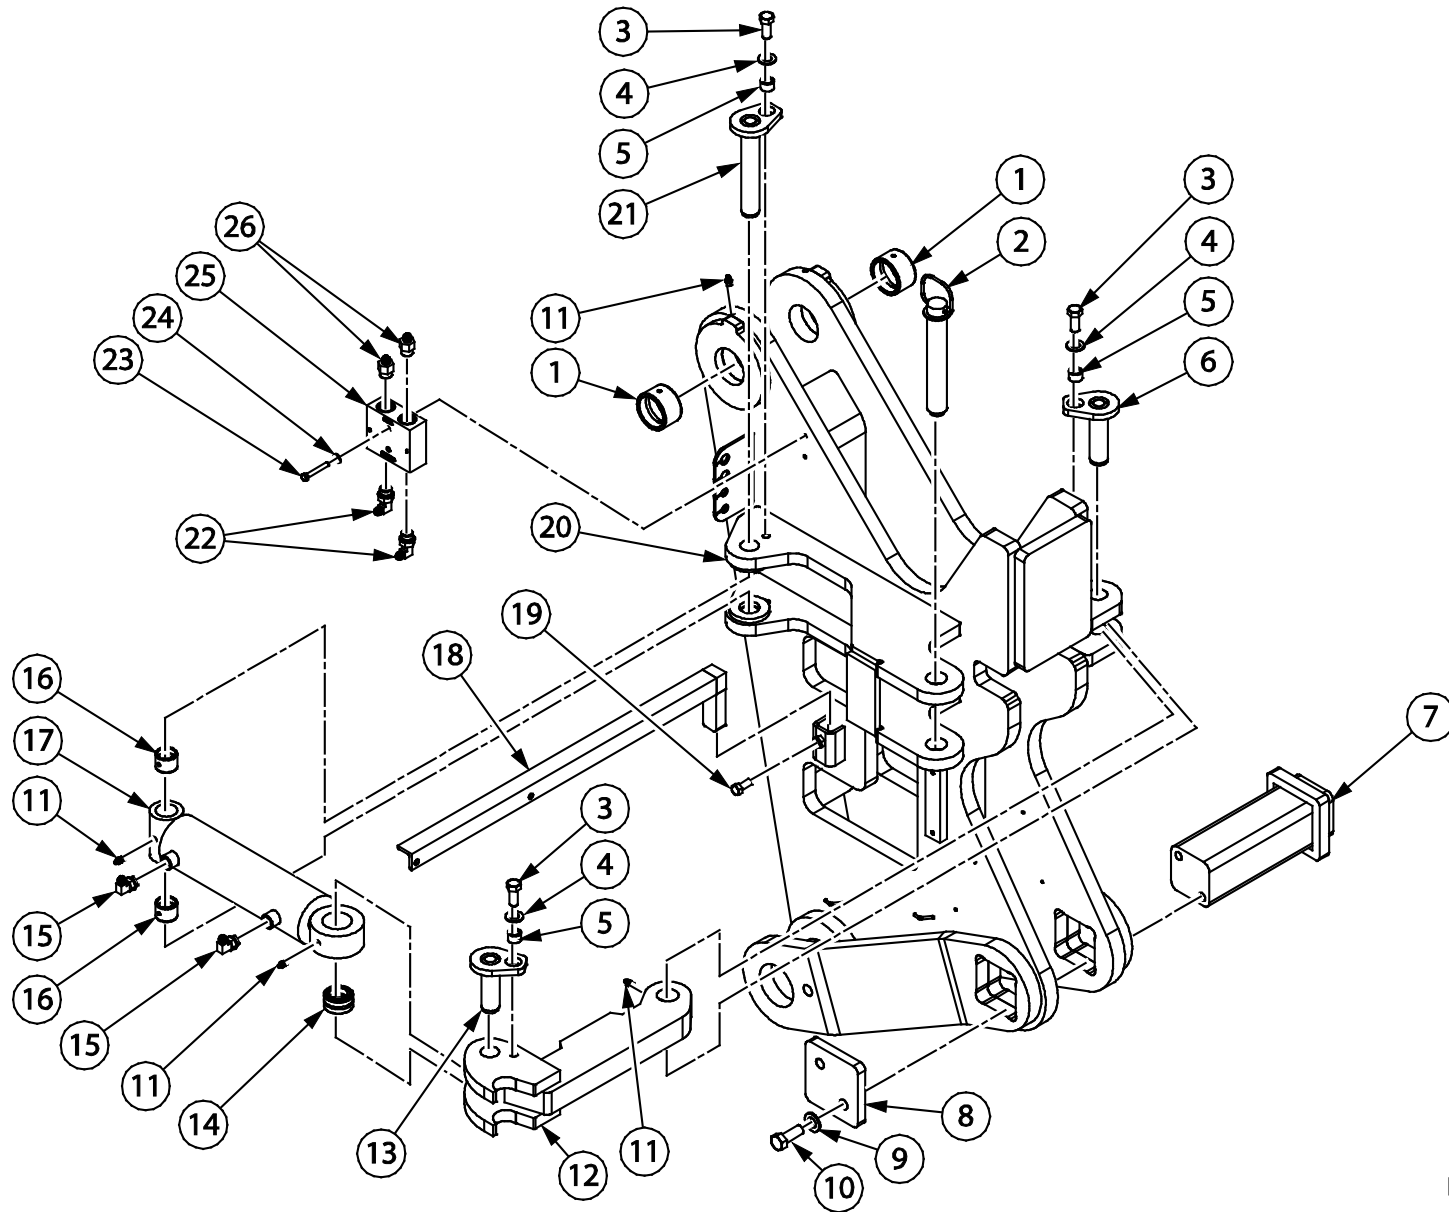

rwf_0251

5 VERTICAL LINK

DL400

PARTS MANUAL

Item	Quantity	Part Number	Description
1	4	16323	BUSHING
2	2	80680	STRAIGHT GREASE FITTING
3	1	29886	VERTICAL LINK WELDMENT
4	2	80682	90° GREASE FITTING

rwf_0252

Item	Quantity	Part Number	Description
1	1	29908	MALE SLIDER LINK WELDMENT
2	3	111269	SHIM
3	2	115709	SHIM
4	1	115710	SHIM
5	1	21442	REAR UPPER FEMALE LINK WELDMENT
6	17	80584	WASHER
7	8	80168	HEX HEAD BOLT
8	1	80157	HEX HEAD BOLT
9	1	114851	BOLT SPACER
10	1	112934	PIN ASSEMBLY
11	8	80519	LOCK NUT

7 LOWER LINK

rwf_0250

Item	Quantity	Part Number	Description
1	2	80156	HEX HEAD BOLT
2	4	80584	WASHER
3	4	114851	BOLT SPACER
4	1	117176	PIN ASSEMBLY
5	4	12003	SWIVEL BUSHING
6	2	80680	STRAIGHT GREASE FITTING
7	1	112933	PIN ASSEMBLY
8	1	29885	FRONT BOTTOM LINK WELDMENT
9	2	80157	HEX HEAD BOLT
10	2	113209	PIN ASSEMBLY
11	2	80682	90° GREASE FITTING

rwf_0254

Item	Quantity	Part Number	Description
1	2	16062	BUSHING
2	1	9900441	HITCH PIN
3	3	80090	HEX HEAD BOLT
4	3	80581	WASHER
5	3	114862	BOLT SPACER
6	1	12264	PIN ASSEMBLY
7	1	141369	SQUARE PIN ASSEMBLY
8	1	130091	RETAINER PLATE
9	2	80582	WASHER
10	2	80111	HEX HEAD BOLT
11	5	80680	STRAIGHT GREASE FITTING
12	1	114615	LOCKING ARM
13	1	114617	PIN ASSEMBLY
14	1	12001	SWIVEL BUSHING
15	2	90245	90° ADAPTER
16	2	16311	BUSHING
17	1	9900433	SWING CYLINDER (SEE SECTION 9 FOR ASSEMBLY BREAKDOWN)
18	1	124492	DEPTH INDICATOR ASSEMBLY
19	1	80070	HEX HEAD BOLT
20	1	29887	BLADE HOLDER WELDMENT (USE 200992 WITH BLADE-200990)
21	1	117285	PIN ASSEMBLY
22	2	90897	90° ADAPTER
23	2	80020	HEX HEAD BOLT
24	2	80577	WASHER
25	1	13161	DOUBLE LOCK VALVE
26	2	90089	STRAIGHT ADAPTER