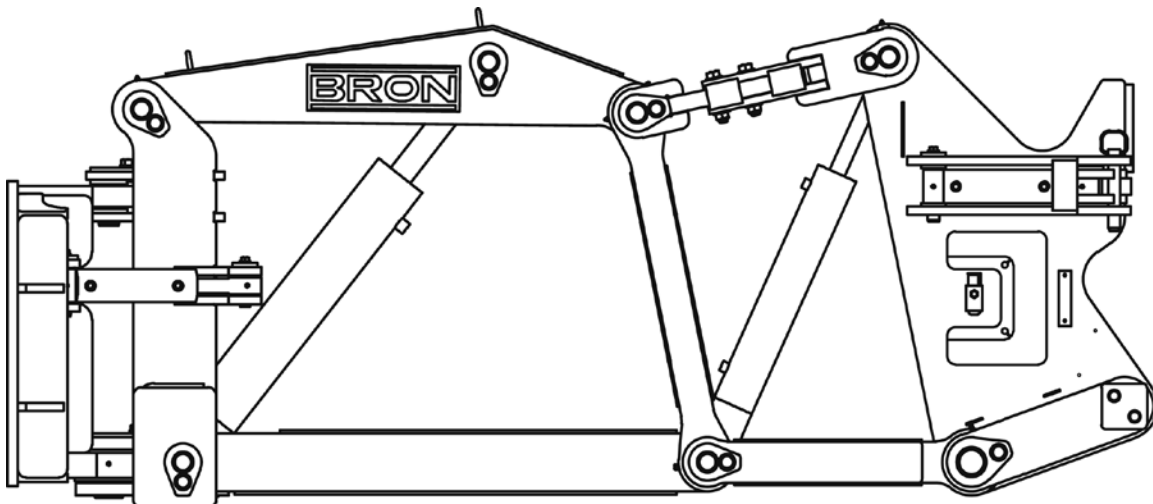

RWF BRON

PARTS MANUAL

BRON DL400 PLOW

RWF INDUSTRIES

873 Devonshire Ave., Woodstock,
Ontario N4S 8Z4

Tel: (519) 421-0036

Toll Free: 1-800-263-1060

Fax: (519) 421-0028

Email: parts@rwfbron.com

GENERIC PARTS MANUAL

JANUARY 2015

The information contained in RWF Bron parts and operator's manuals is not to be reproduced or distributed to any person other than the intended recipient.