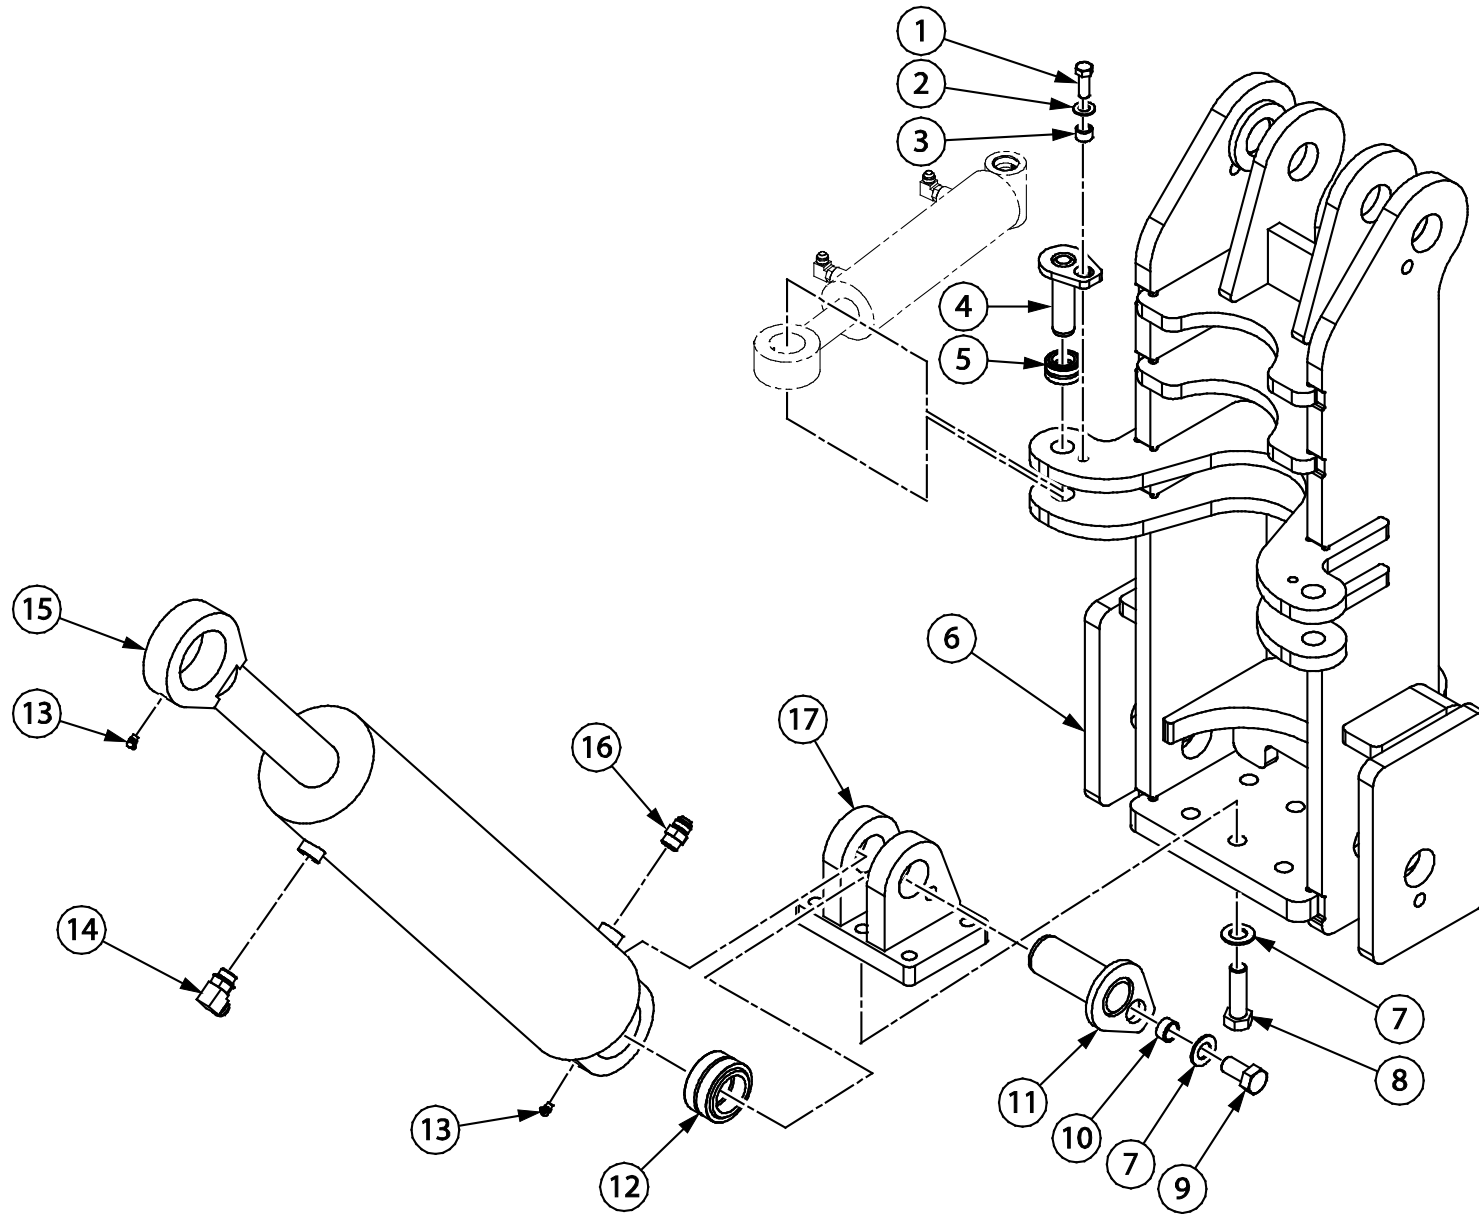

rwf_0248

Item	Quantity	Part Number	Description
1	2	80091	HEX HEAD BOLT
2	2	80581	WASHER
3	2	114862	BOLT SPACER
4	2	12264	PIN ASSEMBLY
5	2	12001	SWIVEL BUSHING
6	1	29884	MAIN MAST WELDMENT
7	7	80584	WASHER
8	6	80163	HEX HEAD BOLT
9	1	80157	HEX HEAD BOLT
10	1	114851	BOLT SPACER
11	1	113209	PIN ASSEMBLY
12	1	12003	SWIVEL BUSHING
13	2	80682	90° GREASE FITTING
14	1	90251	90° ADAPTER
15	1	135126	MAIN LIFT CYLINDER (SEE SECTION 10 FOR ASSEMBLY BREAKDOWN)
16	1	90076	STRAIGHT ADAPTER
17	1	30017	CLEVIS BRACKET

3 UPPER LINK

rwf_0249

Item	Quantity	Part Number	Description
1	1	21441	FRONT TOP LINK WELDMENT
2	2	90203	90° BULKHEAD ADAPTER
3	4	80680	STRAIGHT GREASE FITTING
4	1	117304	PIN ASSEMBLY
5	4	114851	BOLT SPACER
6	4	80584	WASHER
7	4	80157	HEX HEAD BOLT
8	1	112935	PIN ASSEMBLY
9	5	12003	SWIVEL BUSHING
10	2	113209	PIN ASSEMBLY
11	4	142248	PIN SHIM

rwf_0254

Item	Quantity	Part Number	Description
1	2	16062	BUSHING
2	1	9900441	HITCH PIN
3	3	80090	HEX HEAD BOLT
4	3	80581	WASHER
5	3	114862	BOLT SPACER
6	1	12264	PIN ASSEMBLY
7	1	141369	SQUARE PIN ASSEMBLY
8	1	130091	RETAINER PLATE
9	2	80582	WASHER
10	2	80111	HEX HEAD BOLT
11	5	80680	STRAIGHT GREASE FITTING
12	1	114615	LOCKING ARM
13	1	114617	PIN ASSEMBLY
14	1	12001	SWIVEL BUSHING
15	2	90245	90° ADAPTER
16	2	16311	BUSHING
17	1	9900433	SWING CYLINDER (SEE SECTION 9 FOR ASSEMBLY BREAKDOWN)
18	1	124492	DEPTH INDICATOR ASSEMBLY
19	1	80070	HEX HEAD BOLT
20	1	29887	BLADE HOLDER WELDMENT (USE 200992 WITH BLADE-200990)
21	1	117285	PIN ASSEMBLY
22	2	90897	90° ADAPTER
23	2	80020	HEX HEAD BOLT
24	2	80577	WASHER
25	1	13161	DOUBLE LOCK VALVE
26	2	90089	STRAIGHT ADAPTER